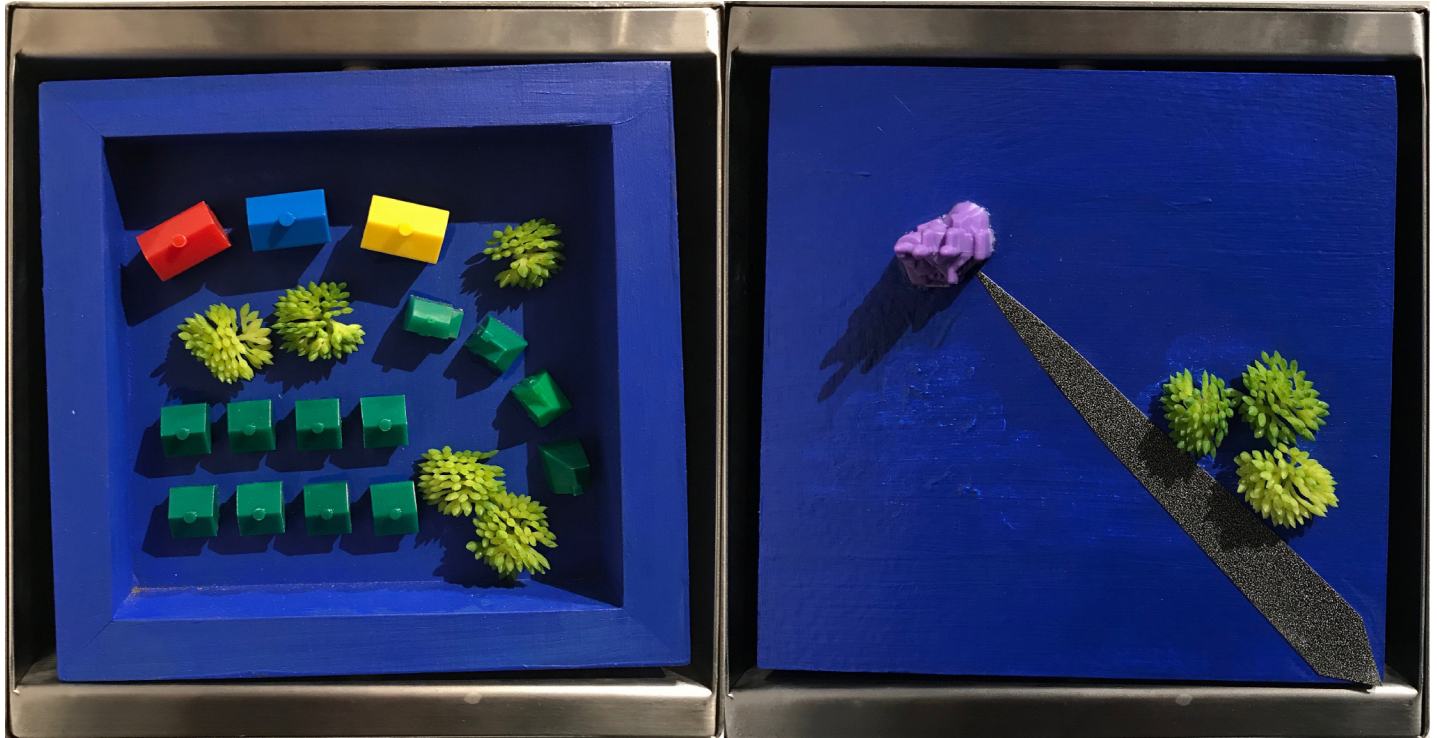

CAVALIER GALLERIES

CAVALIER GALLERY NEW YORK

CAVALIER EBANKS GALLERIES GREENWICH & NANTUCKET

ADELSON CAVALIER GALLERIES PALM BEACH

Debranne Cingari (ASSEMBLAGES), *Home is My Castle*, 2017
mix media in stainless steel case, 7 x 6 1/2 x 4 in. (17.8 x 16.5 x 10.2 cm)
DC1117008