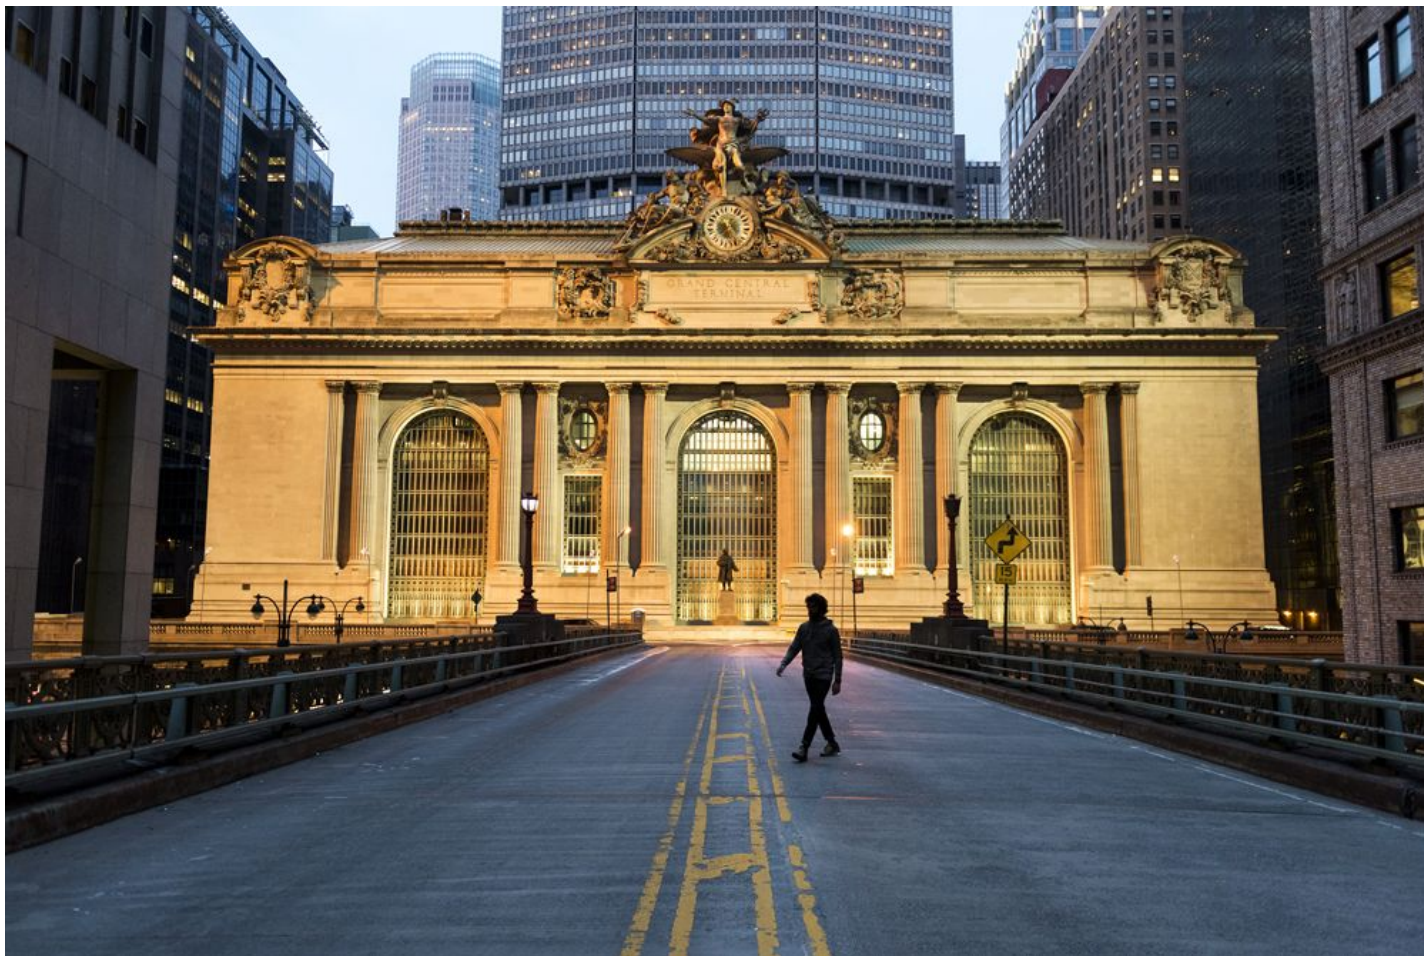

CAVALIER GALLERIES

NEWYORK | GREENWICH | NANTUCKET | PALM BEACH

Steve McCurry, *Man Walks in Front of Grand Central Terminal, New York, NY, 2016*
FujiFlex Crystal Archive Print, 40 x 60 in. (Inquire for additional sizes)
USA-11621