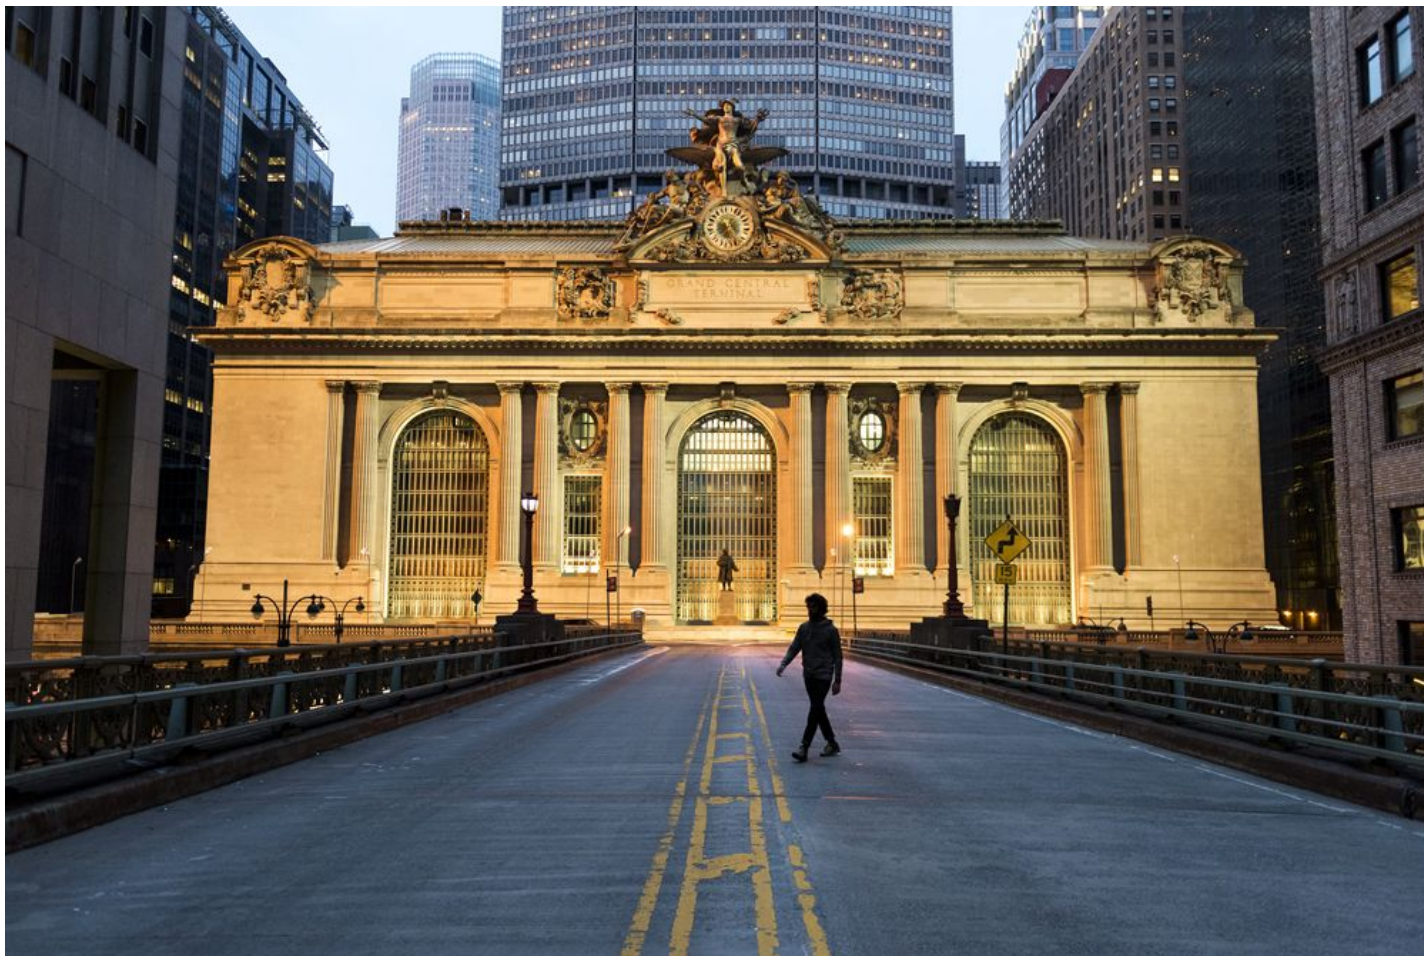

# CAVALIER GALLERIES

NEW YORK | GREENWICH | NANTUCKET | PALM BEACH

Steve McCurry, *Man Walks in Front of Grand Central Terminal, New York, NY*, 2016  
FujiFlex Crystal Archive Print, 40 x 60 in. (Inquire for additional sizes)  
USA-11621