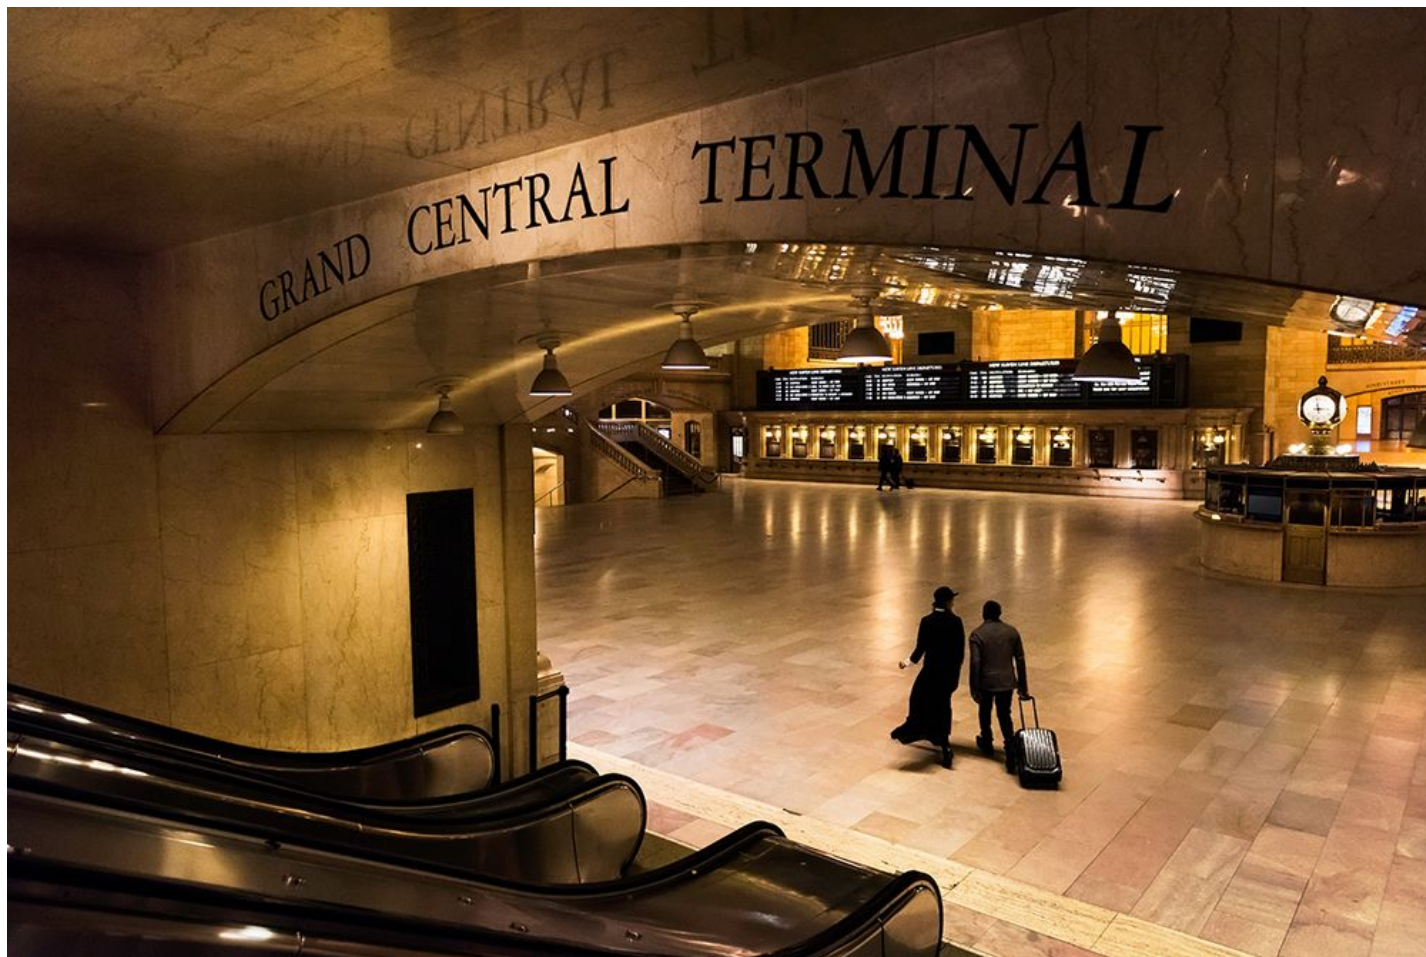

CAVALIER GALLERIES

CAVALIER GALLERY NEW YORK

CAVALIER EBANKS GALLERIES GREENWICH & NANTUCKET

ADELSON CAVALIER GALLERIES PALM BEACH

Steve McCurry, *Travelers Walk Through Grand Central Station, New York, NY*, 2016