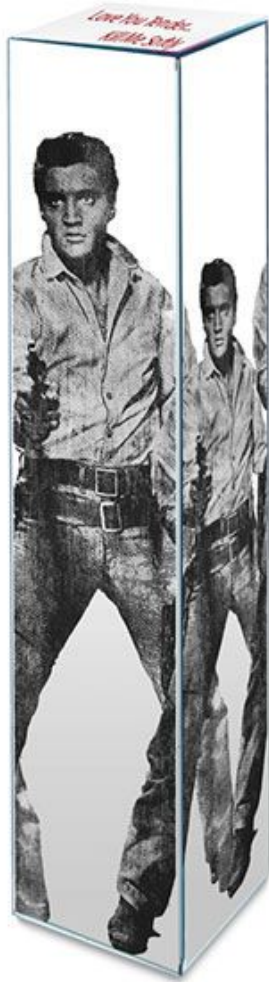

# CAVALIER GALLERIES

CAVALIER GALLERY NEW YORK

CAVALIER EBANKS GALLERIES GREENWICH & NANTUCKET

ADELSON CAVALIER GALLERIES PALM BEACH

Alex Guofeng Cao, *LOVE YOU TENDER, KILL ME SOFTLY, ELVIS vs WARHOL*, Ed. 6, 2013  
Mirror-Surfaced Stainless Steel Sculpture, 60 x 12 x 12 in. (152.4 x 30.5 x 30.5 cm)