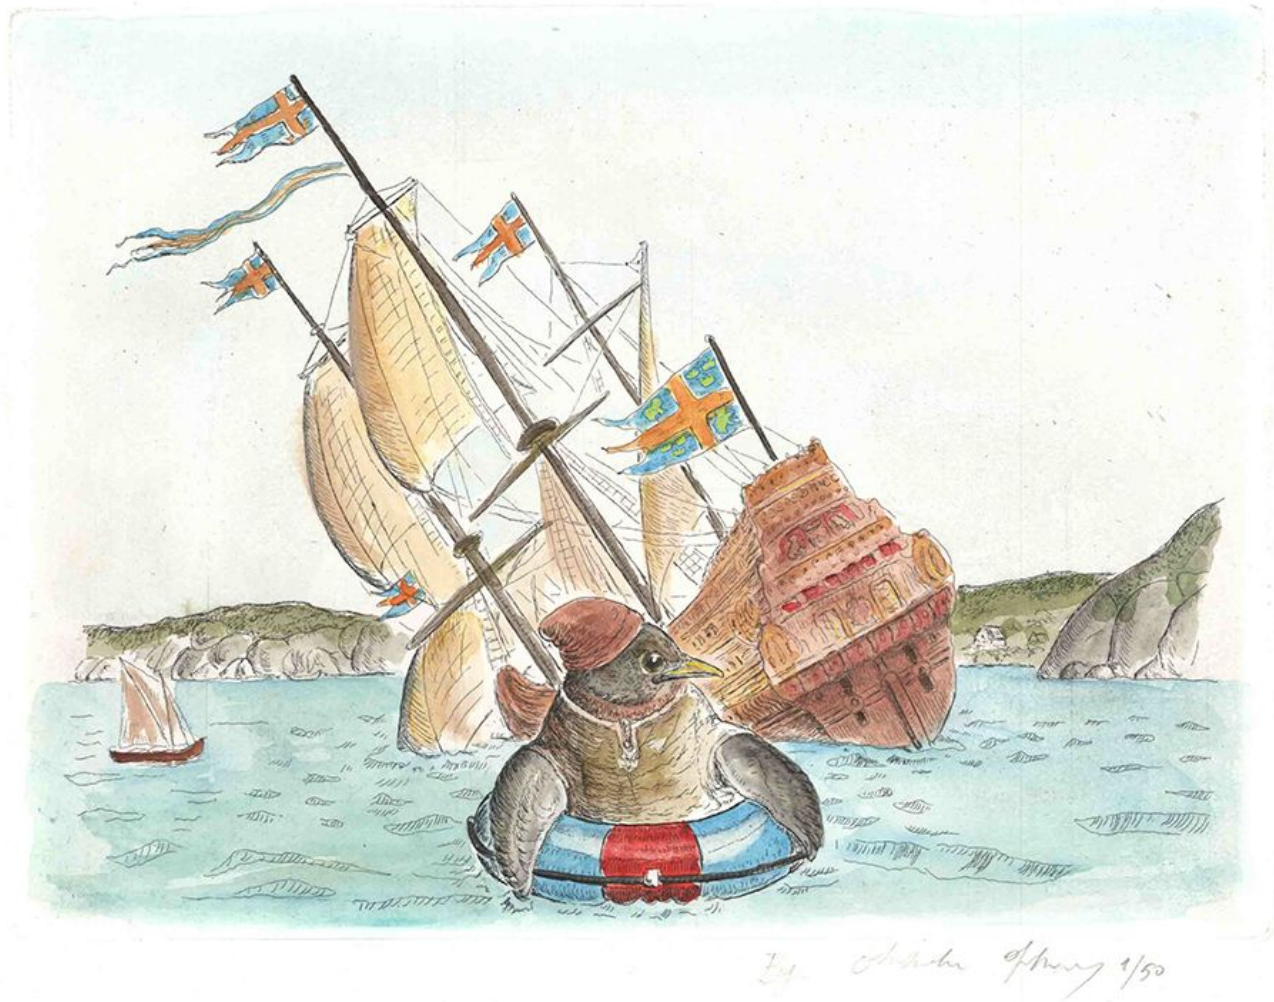

CAVALIER GALLERIES

NEW YORK | GREENWICH | NANTUCKET | PALM BEACH

Bjorn Skaarup, *Common Blackbird, Sweden*, Edition of 50 , 2016
Color engraved etching, 13 1/2 x 16 in. (34.3 x 40.6 cm)
BS170228