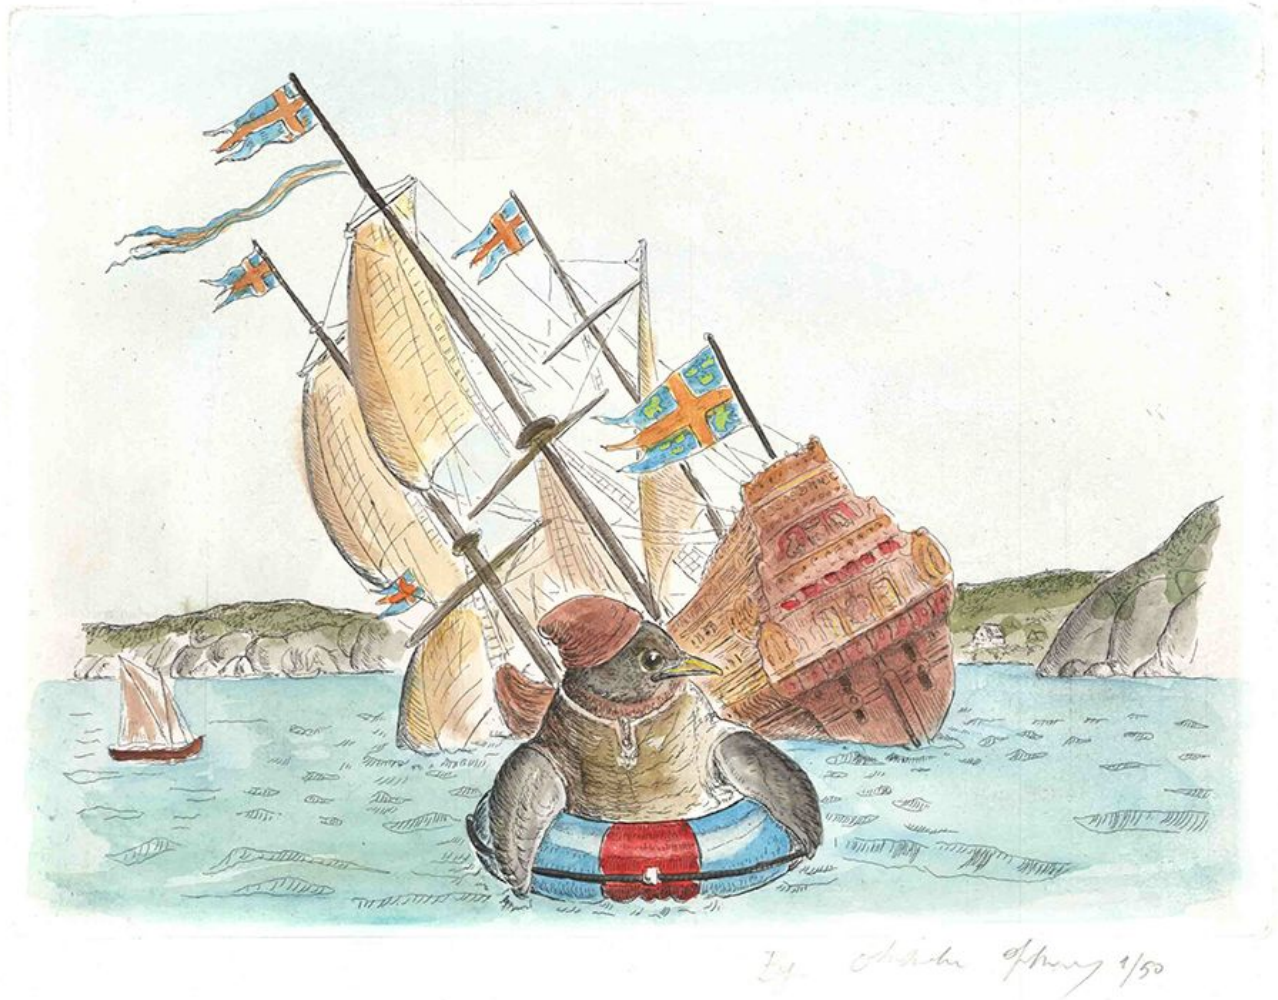

CAVALIER GALLERIES

NEW YORK | GREENWICH | NANTUCKET | PALM BEACH

Bjorn Skaarup, *Common Blackbird, Sweden*, Edition of 50 , 2016
Color engraved etching, 13 1/2 x 16 in. (34.3 x 40.6 cm)
BS170228