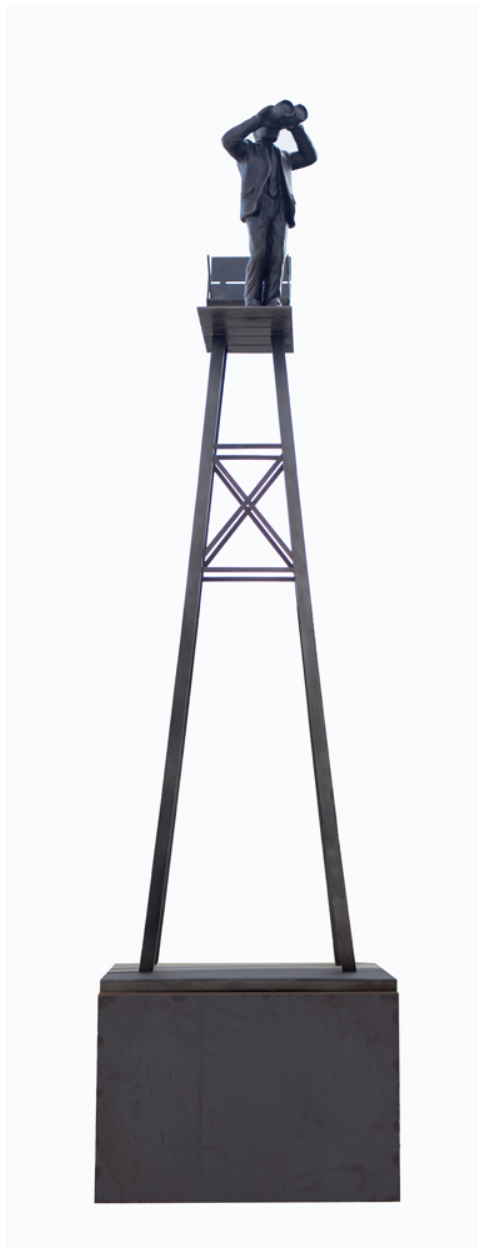

CAVALIER GALLERIES

NEW YORK | GREENWICH | NANTUCKET | PALM BEACH

Jim Rennert, *Outlook (large)*, Edition of 3,
2016
bronze and steel, 116 x 27 x 30 in. (294.6 x
68.6 x 76.2 cm)
JR160401