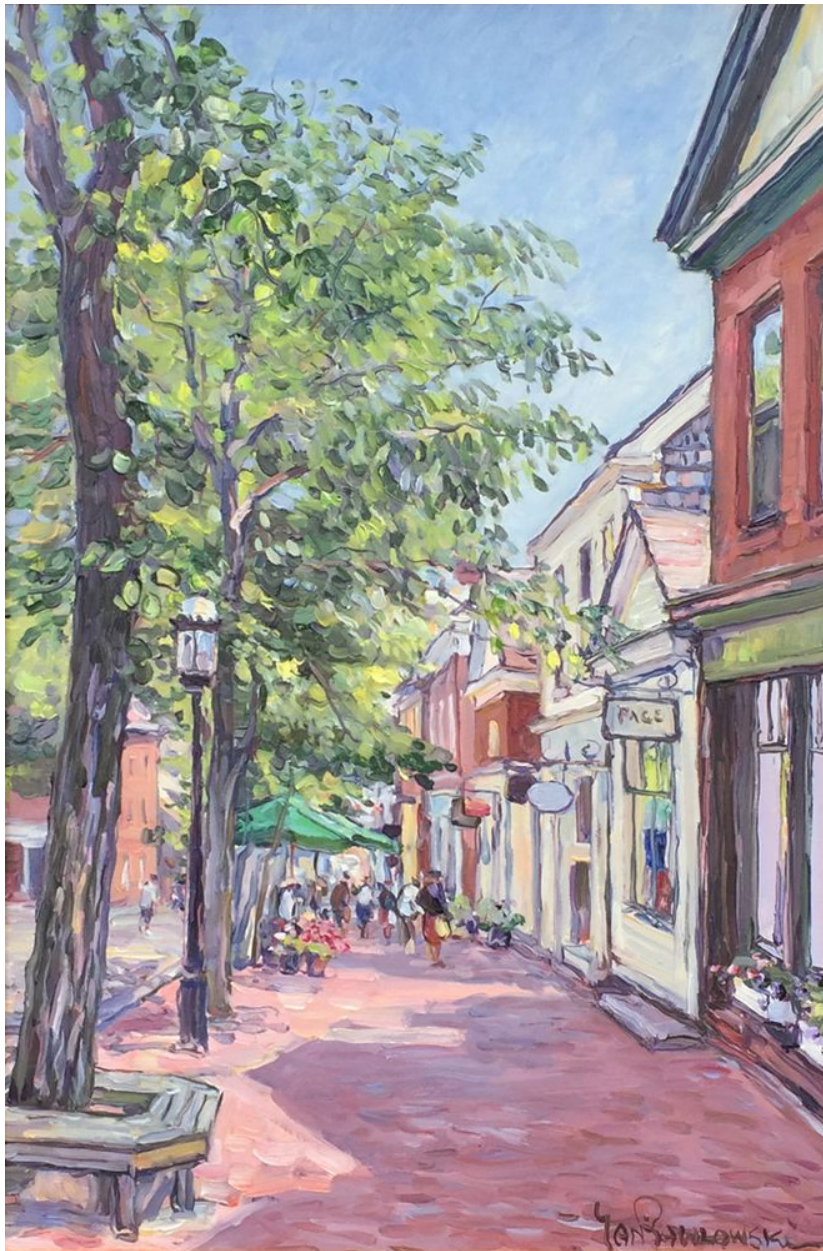

CAVALIER GALLERIES

NEW YORK | GREENWICH | NANTUCKET | PALM BEACH

Jan Pawlowski, *Main Street in Morning*, 2016
oil on canvas, 30 x 20 in. (76.2 x 50.8 cm)
JP160607