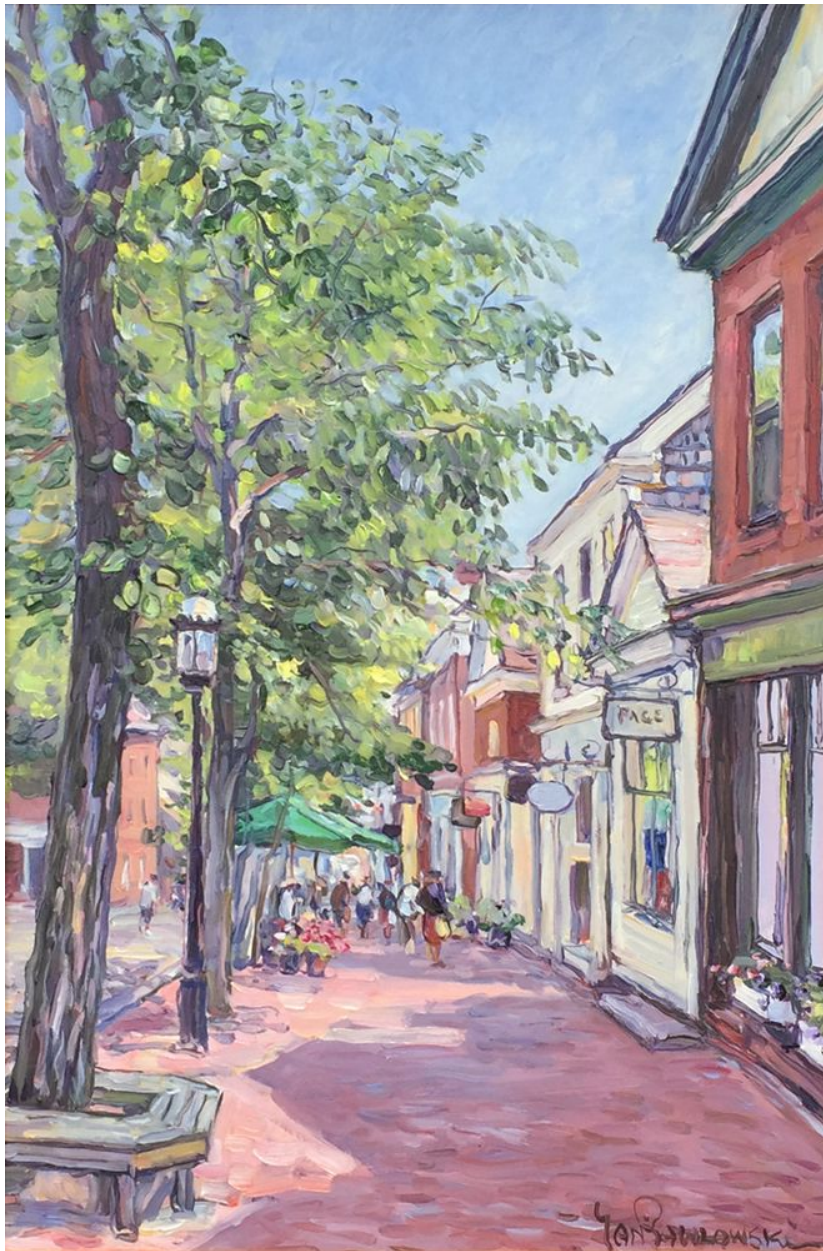

# CAVALIER GALLERIES

NEWYORK | GREENWICH | NANTUCKET | PALM BEACH

Jan Pawlowski, *Main Street in Morning*, 2016  
oil on canvas, 30 x 20 in. (76.2 x 50.8 cm)  
JP160607