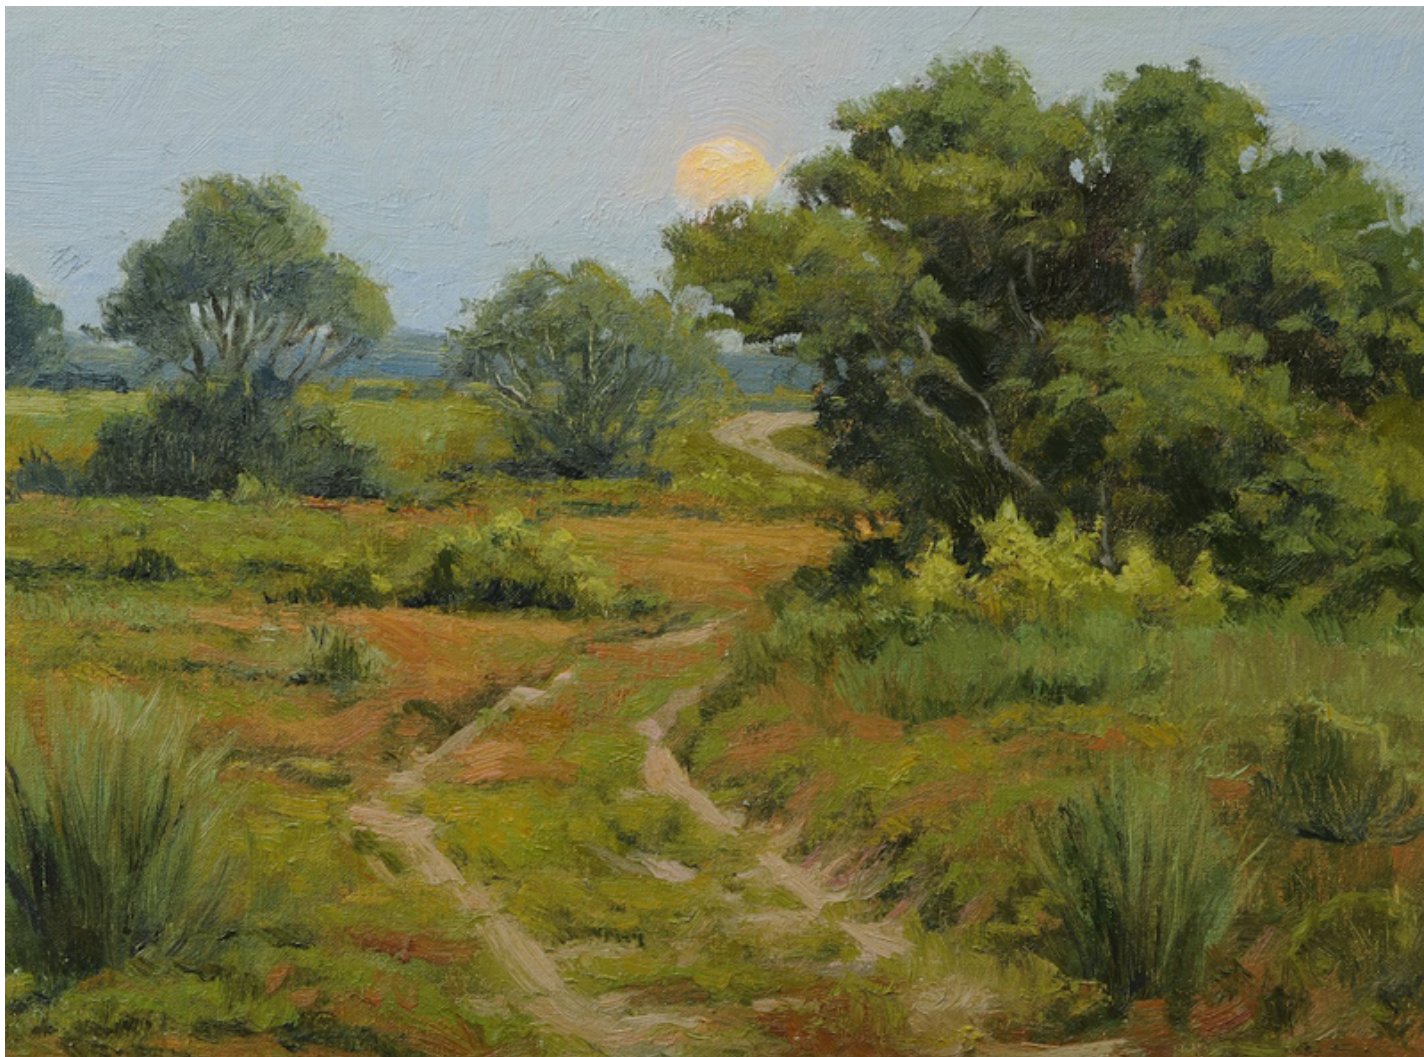

# CAVALIER GALLERIES

NEW YORK | GREENWICH | NANTUCKET | PALM BEACH

Frank Corso, *Road Less Traveled*, 2011  
oil on canvas board, 12 x 16 in. (30.5 x 40.6 cm)  
FC110806