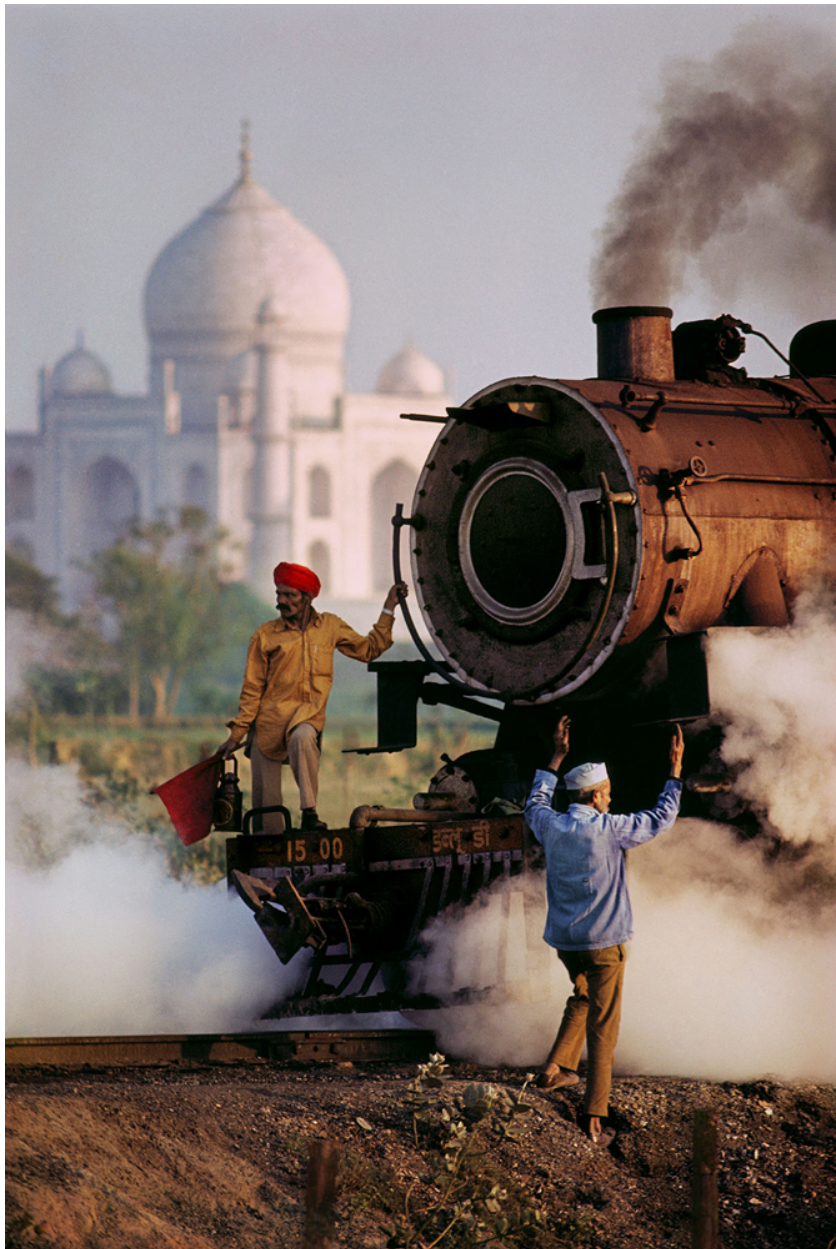

CAVALIER GALLERIES

NEW YORK | GREENWICH | NANTUCKET | PALM BEACH

Steve McCurry, *Vertical Taj and Train*, 1983
FujiFlex Crystal Archive Print, (Inquire for available
sizes)
INDIA-10316