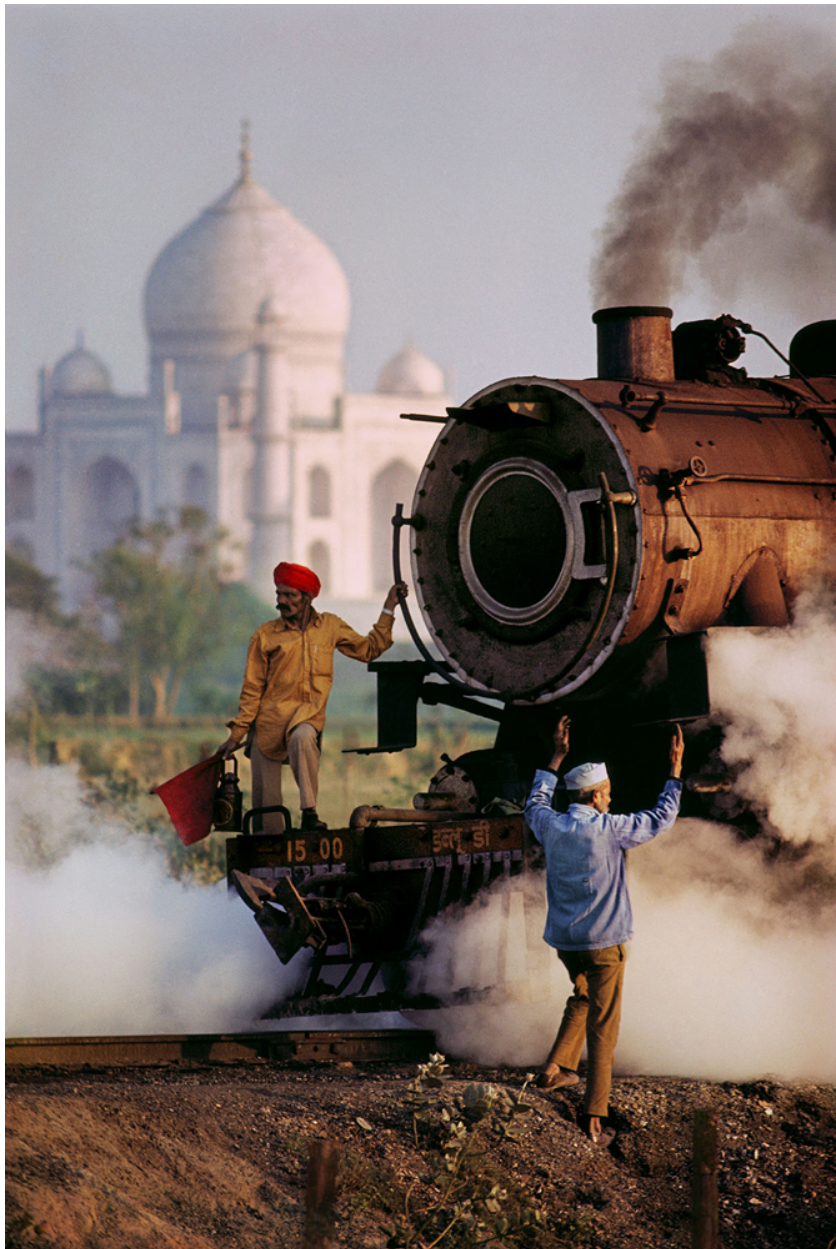

# CAVALIER GALLERIES

NEW YORK | GREENWICH | NANTUCKET | PALM BEACH

Steve McCurry, *Vertical Taj and Train*, 1983  
FujiFlex Crystal Archive Print, (Inquire for available  
sizes)  
INDIA-10316