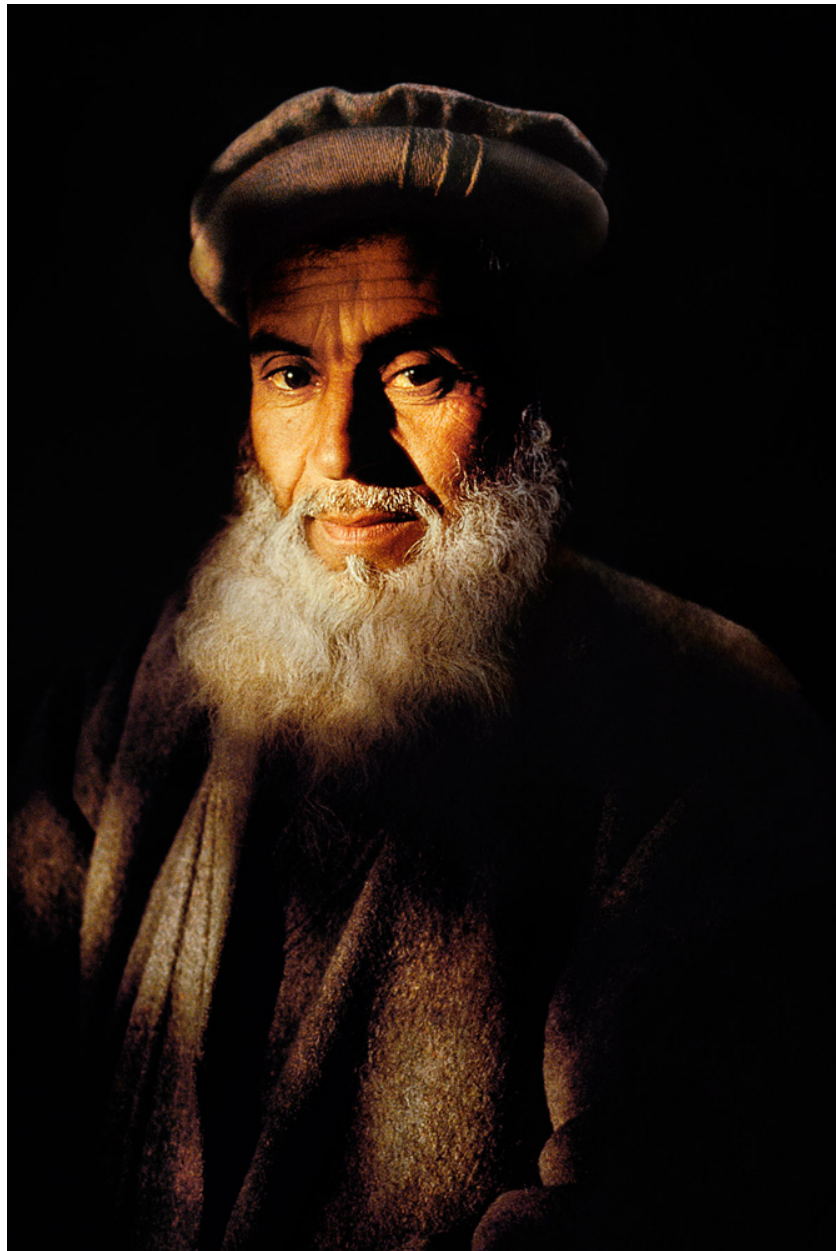

CAVALIER GALLERIES

NEW YORK | GREENWICH | NANTUCKET | PALM BEACH

Steve McCurry, *Man with Cloudy Beard*, 1992
FujiFlex Crystal Archive Print, (Inquire for available
sizes)
AFGHN-10225