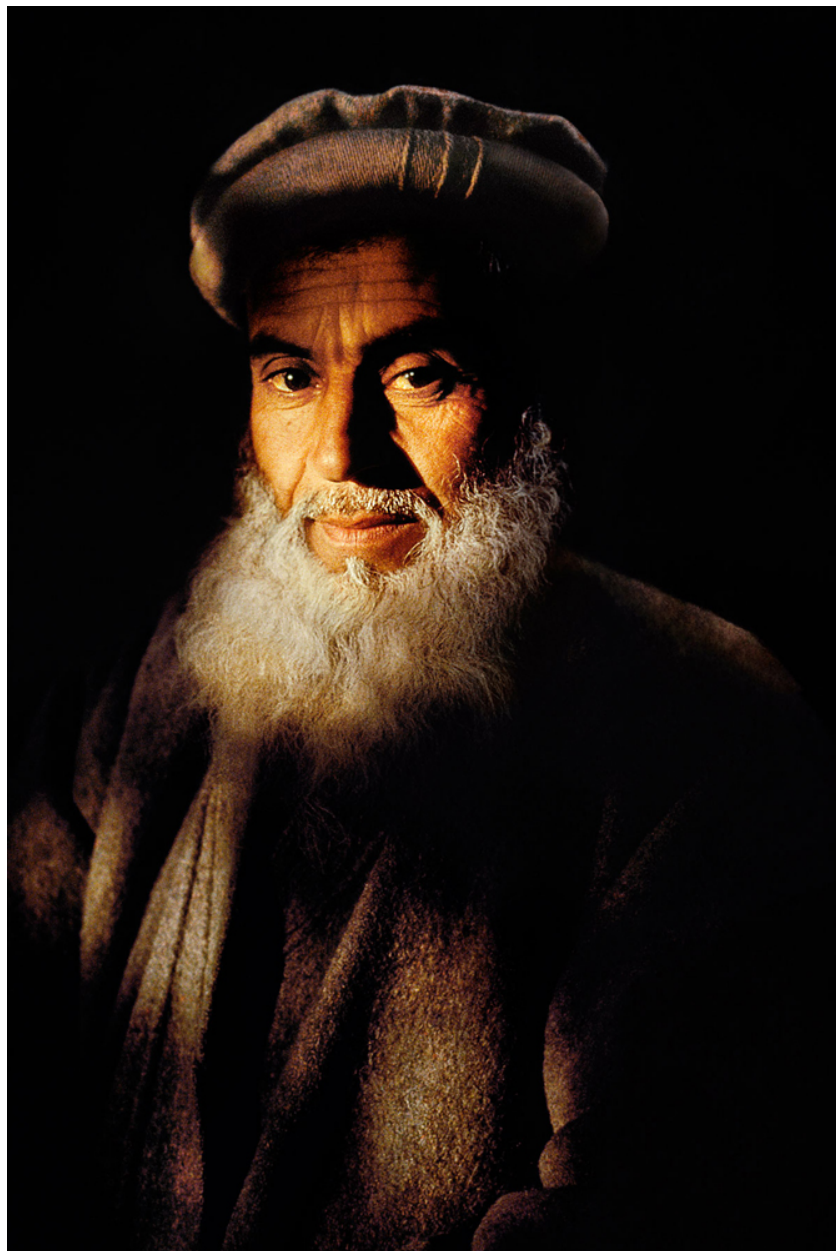

CAVALIER GALLERIES

NEW YORK | GREENWICH | NANTUCKET | PALM BEACH

Steve McCurry, *Man with Cloudy Beard*, 1992
FujiFlex Crystal Archive Print, (Inquire for available
sizes)
AFGHN-10225