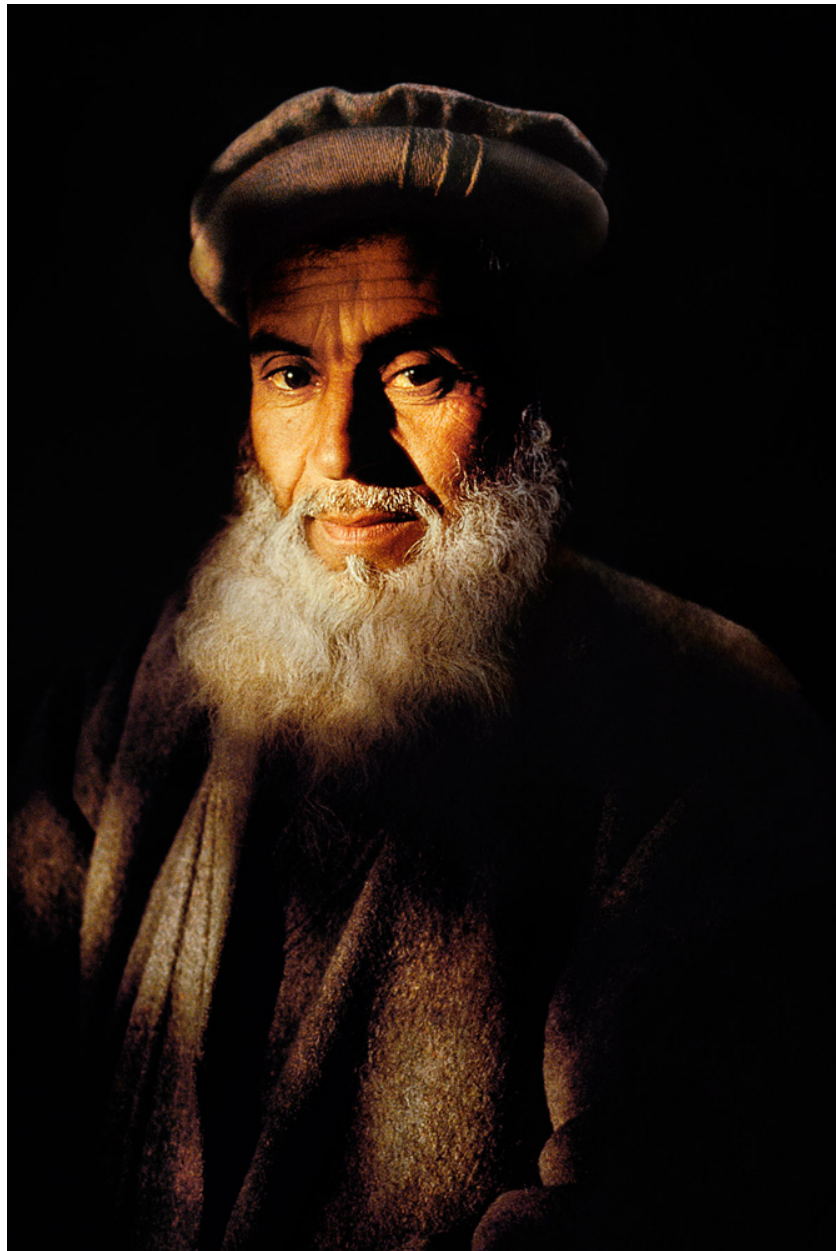

# CAVALIER GALLERIES

NEW YORK | GREENWICH | NANTUCKET | PALM BEACH

Steve McCurry, *Man with Cloudy Beard*, 1992  
FujiFlex Crystal Archive Print, (Inquire for available  
sizes)  
AFGHN-10225