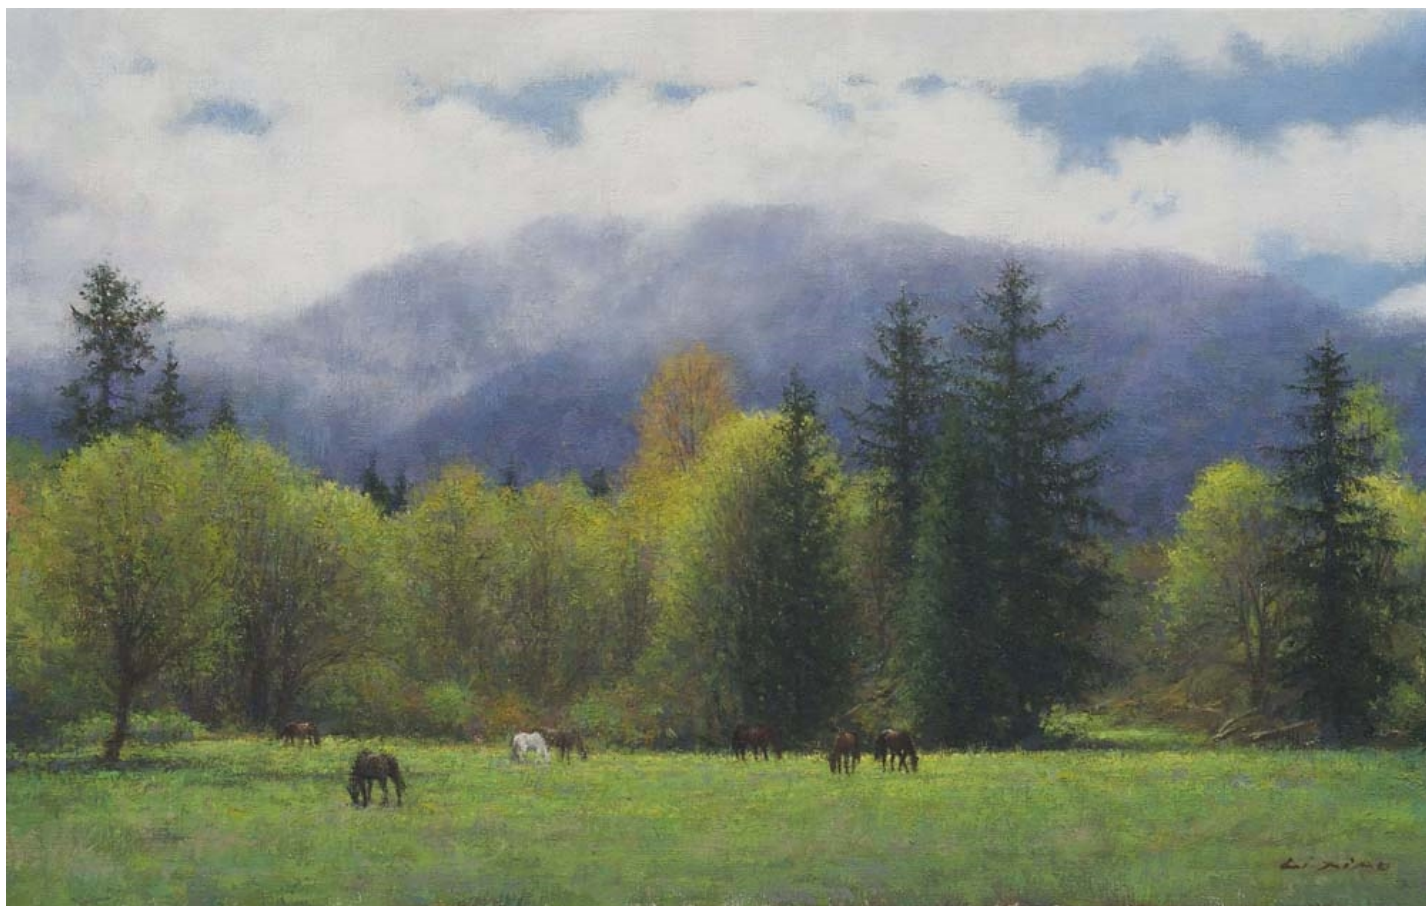

CAVALIER GALLERIES

GREENWICH • NEW YORK • NANTUCKET

(212) 570-4696 • art@cavaliergalleries.com

Li Xiao, *Ashford, Washington*, 2015
oil on canvas, 14 x 22 in. (35.6 x 55.9 cm), LX150602