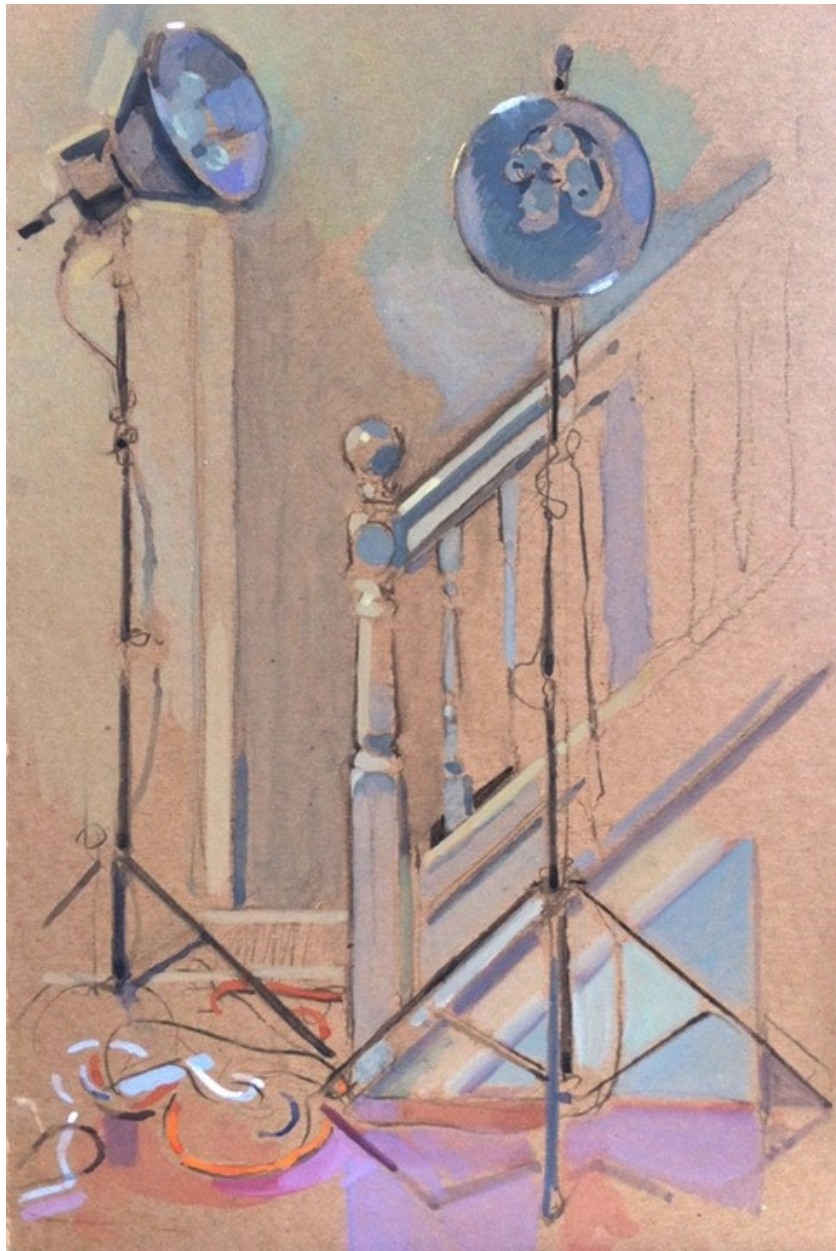

# CAVALIER GALLERIES

NEW YORK | GREENWICH | NANTUCKET | PALM BEACH

Simon Levenson, *Lamps and Bannister*, 2014  
Gouache and Charcoal on Board, 15 x 10 in. (25.4 x  
38.1 cm)  
SL150101