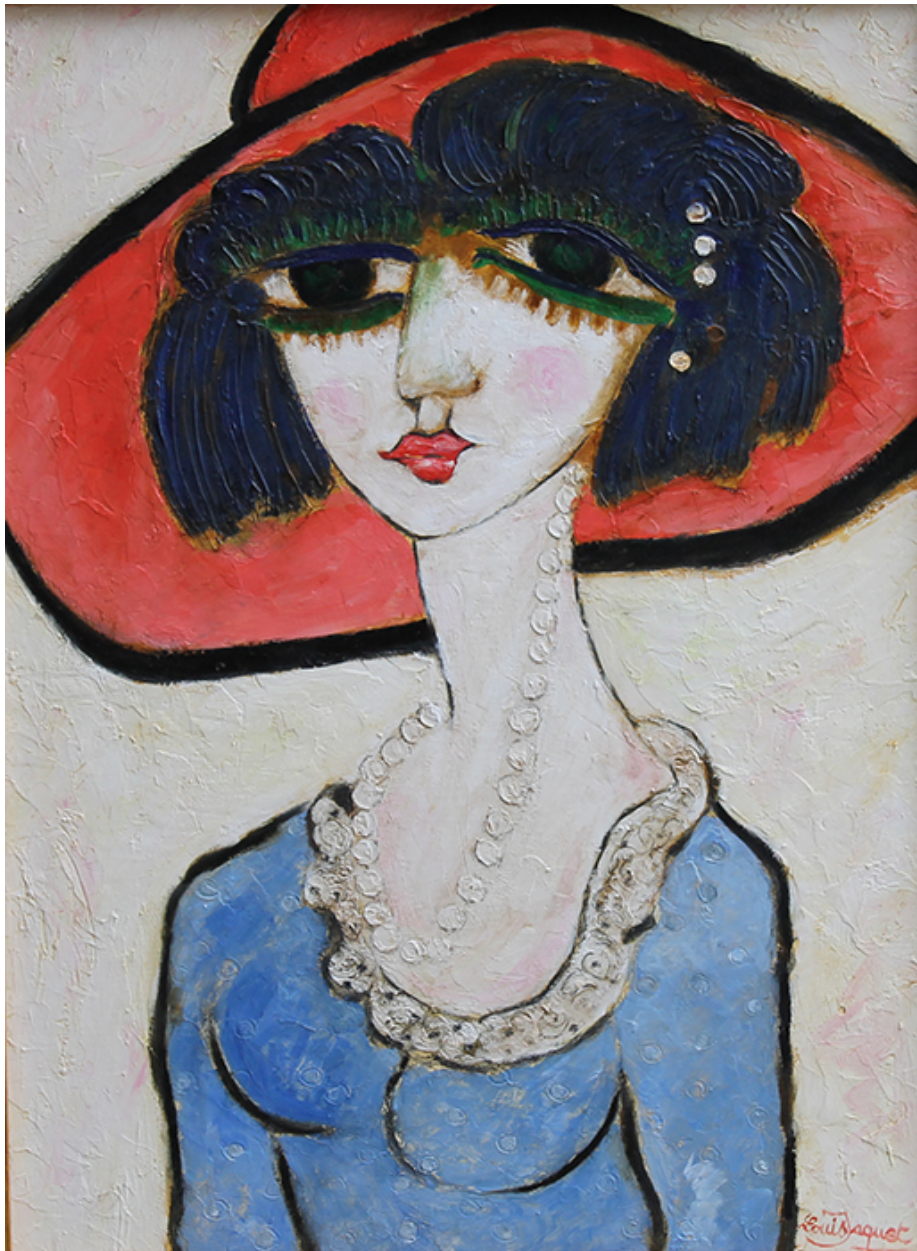

# CAVALIER GALLERIES

NEWYORK | GREENWICH | NANTUCKET | PALM BEACH

Louis Jaquet, *Kim*, 2011  
oil on canvas, 30 x 24 in. (76.2 x 61 cm)  
LJ140304