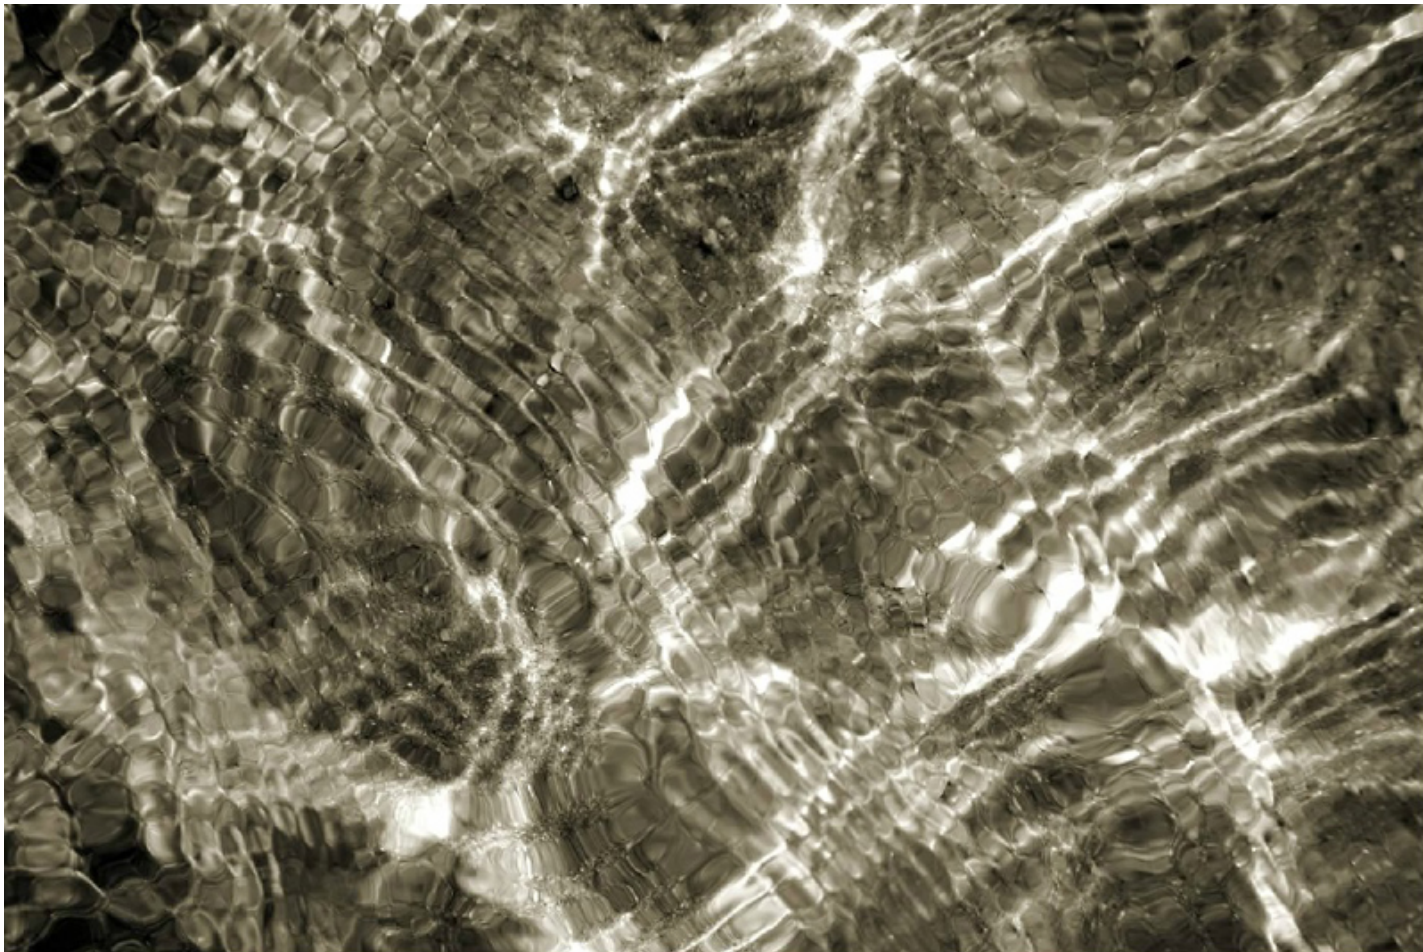

CAVALIER GALLERIES

NEWYORK | GREENWICH | NANTUCKET | PALM BEACH

Debranne Cingari, *Crystal Clear Creeks*, Edition of 50, 2012

Pigment Photograph, 30 x 40 in. (76.2 x 101.6 cm)

DC6119