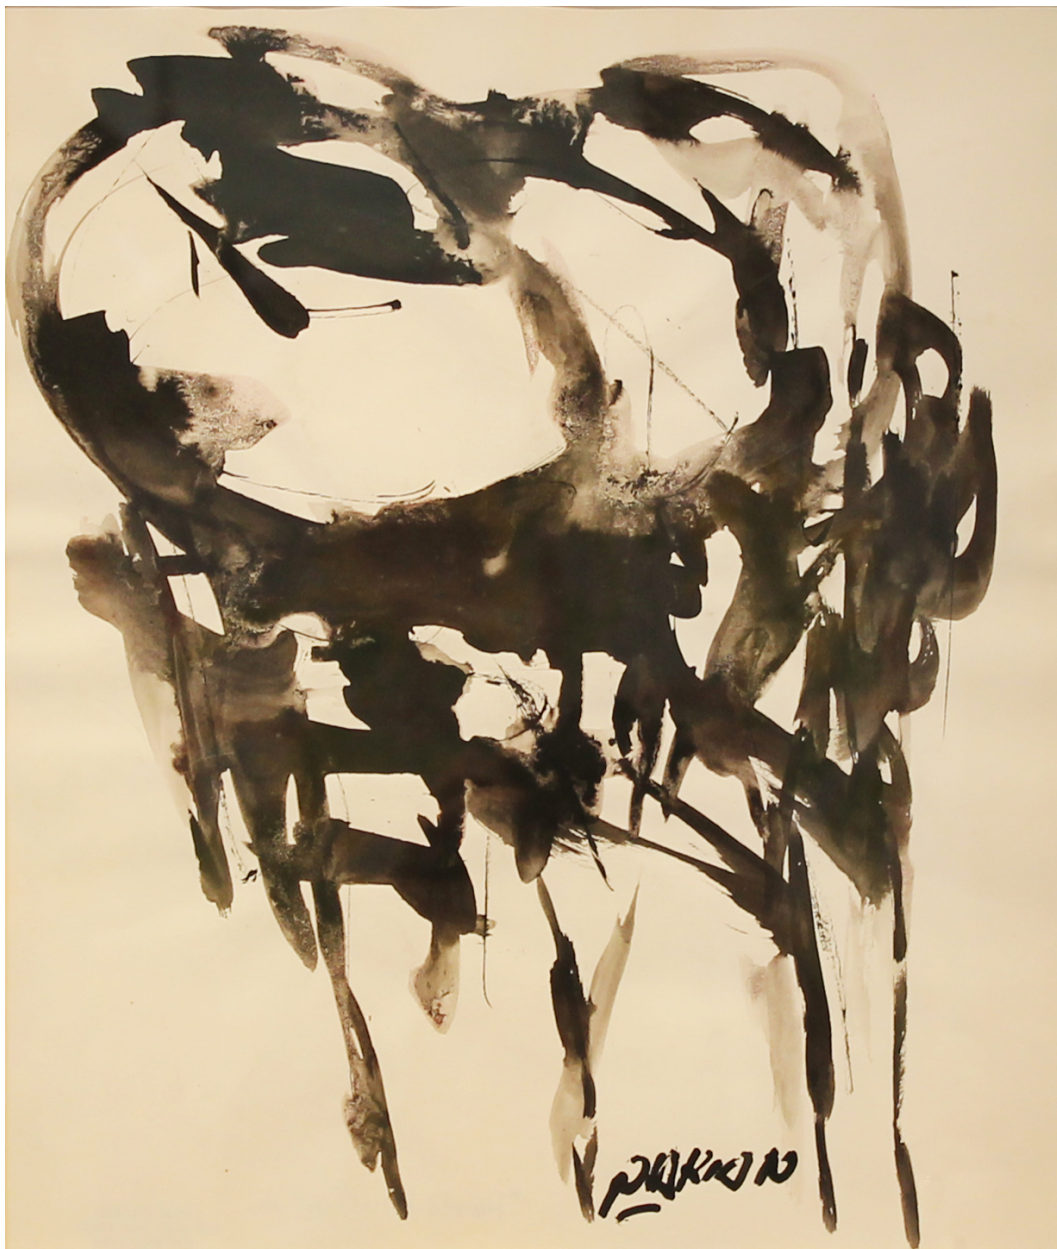

# CAVALIER GALLERIES

NEW YORK | GREENWICH | NANTUCKET | PALM BEACH

Reuben Nakian, *Hecuba*, 1960-1962  
black ink and wash on paper, 15 x 13 1/2 in. (38.1 x 34.3 cm)  
RN140301