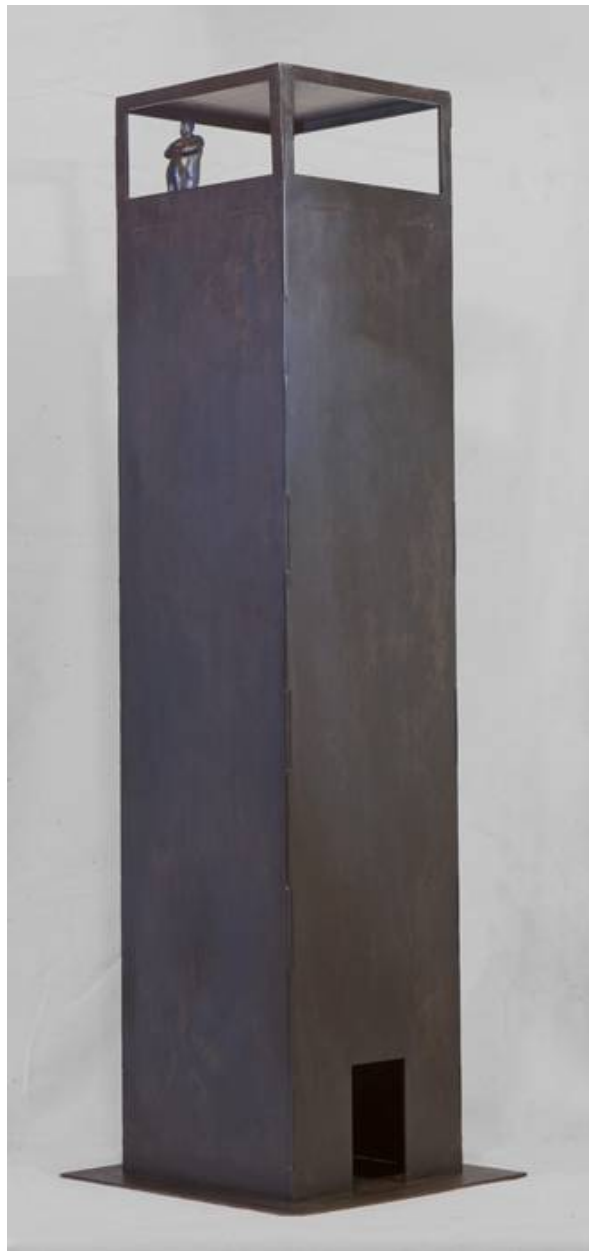

CAVALIER GALLERIES

CAVALIER GALLERY NEW YORK

CAVALIER EBANKS GALLERIES GREENWICH & NANTUCKET

ADELSON CAVALIER GALLERIES PALM BEACH

Jim Rennert, *Vantage*, Edition of 9, 2010
bronze and steel, 36 x 11 x 11 in. (91.4 x 27.9
x 27.9 cm)
JR101205