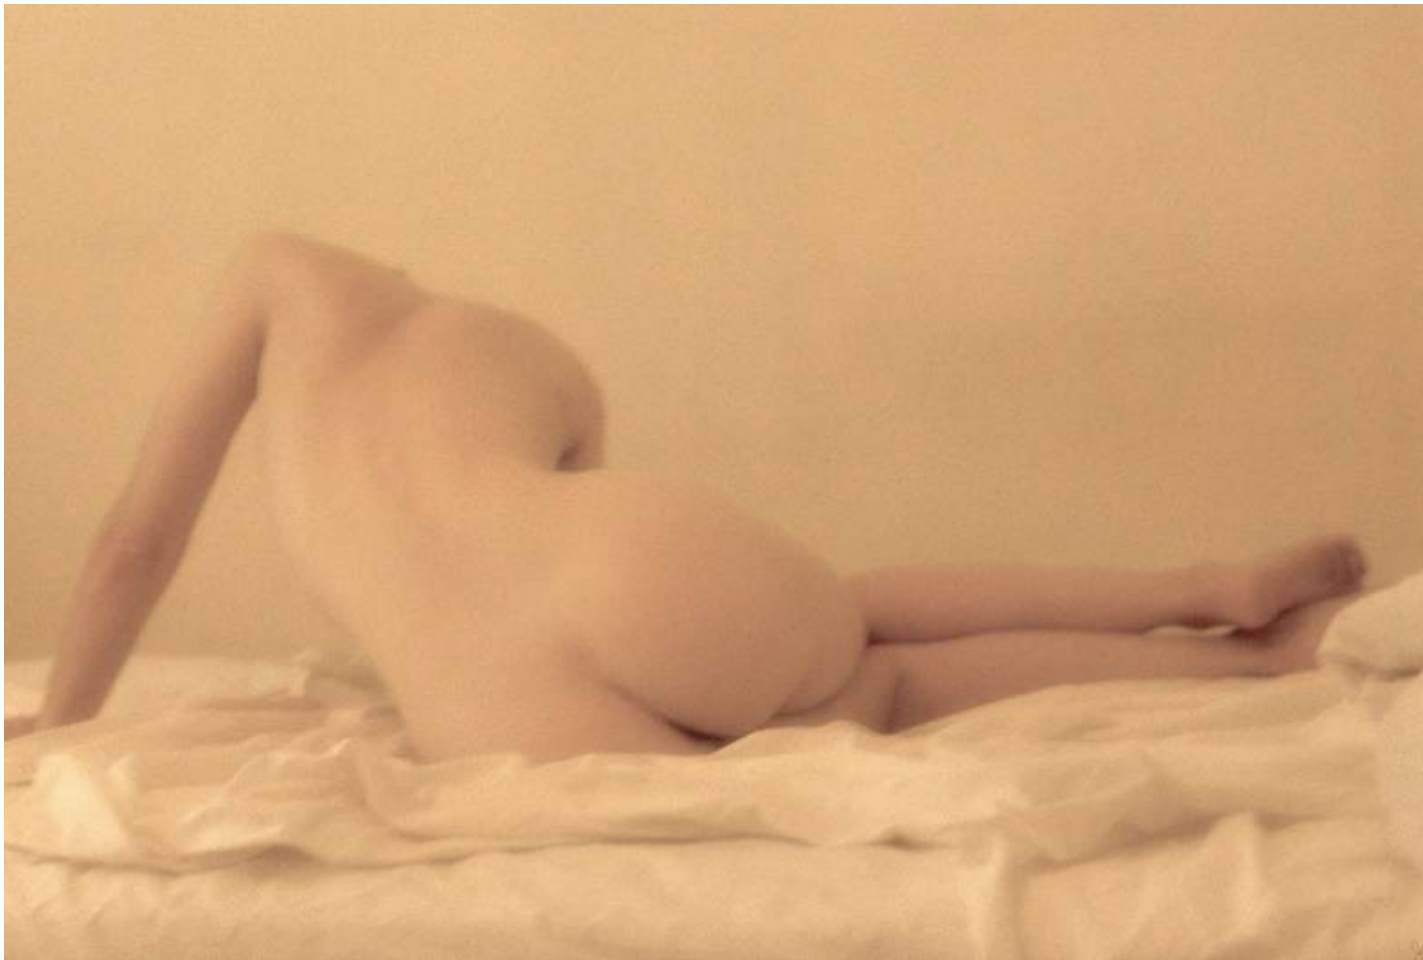

# CAVALIER GALLERIES

NEW YORK | GREENWICH | NANTUCKET | PALM BEACH

Robert Farber, *Nude from the Back*, Edition of 25, 1992  
fine art paper pigment print, 30 x 40 in. (76.2 x 101.6 cm)  
RF131015