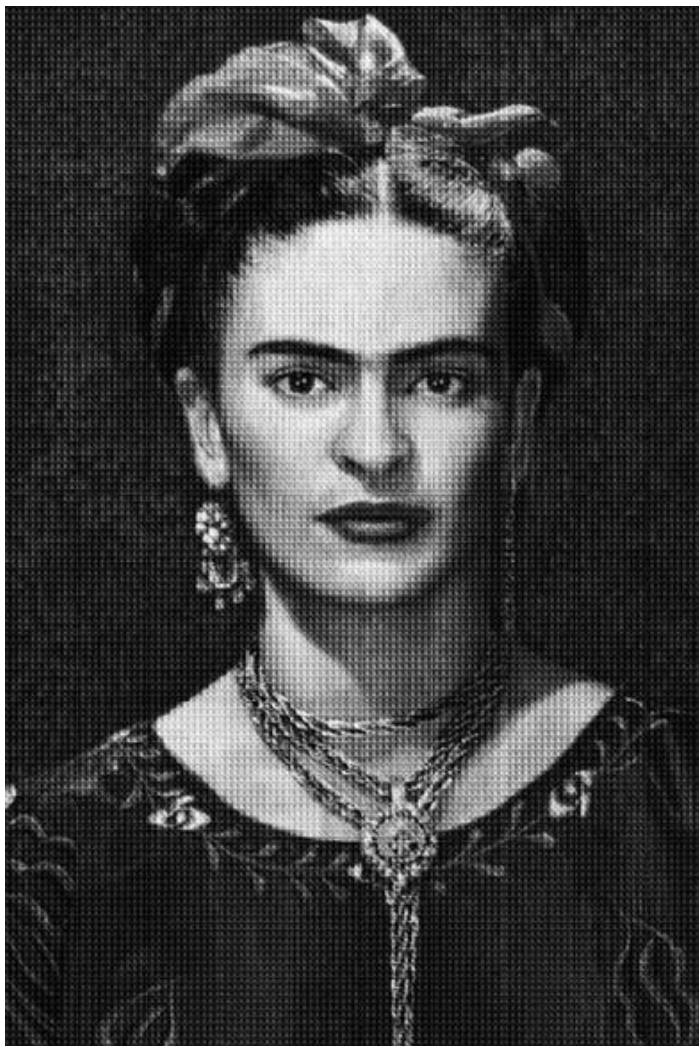

CAVALIER GALLERIES

NEW YORK | GREENWICH | NANTUCKET | PALM BEACH

Alex Guofeng Cao, *Frida vs Frida*, 2010
Chromogenic print, 60 x 40 in. (152.4 x 101.6 cm)
AGC110706