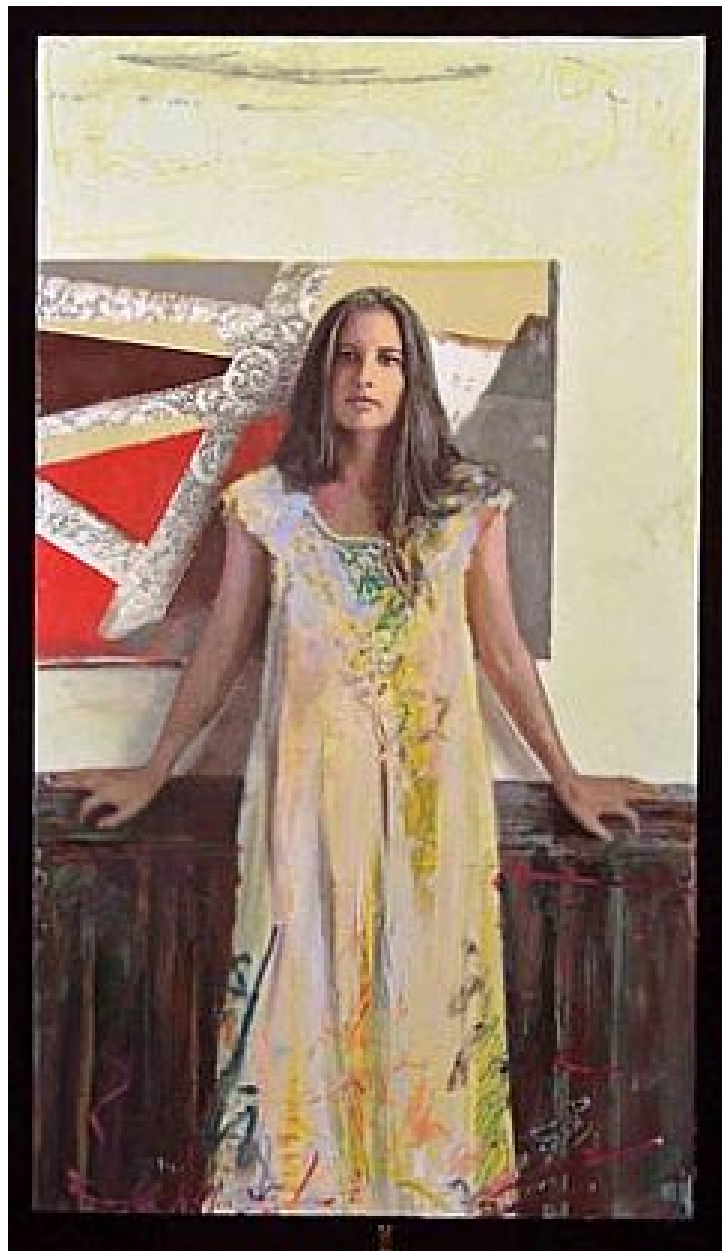

CAVALIER GALLERIES

NEW YORK | GREENWICH | NANTUCKET | PALM BEACH

Steve Hawley, *Woman With Interlaced Design*,
2006
encaustic, oil, wax on panel, 23 x 13 in. (58.4 x
33 cm)
SH080107