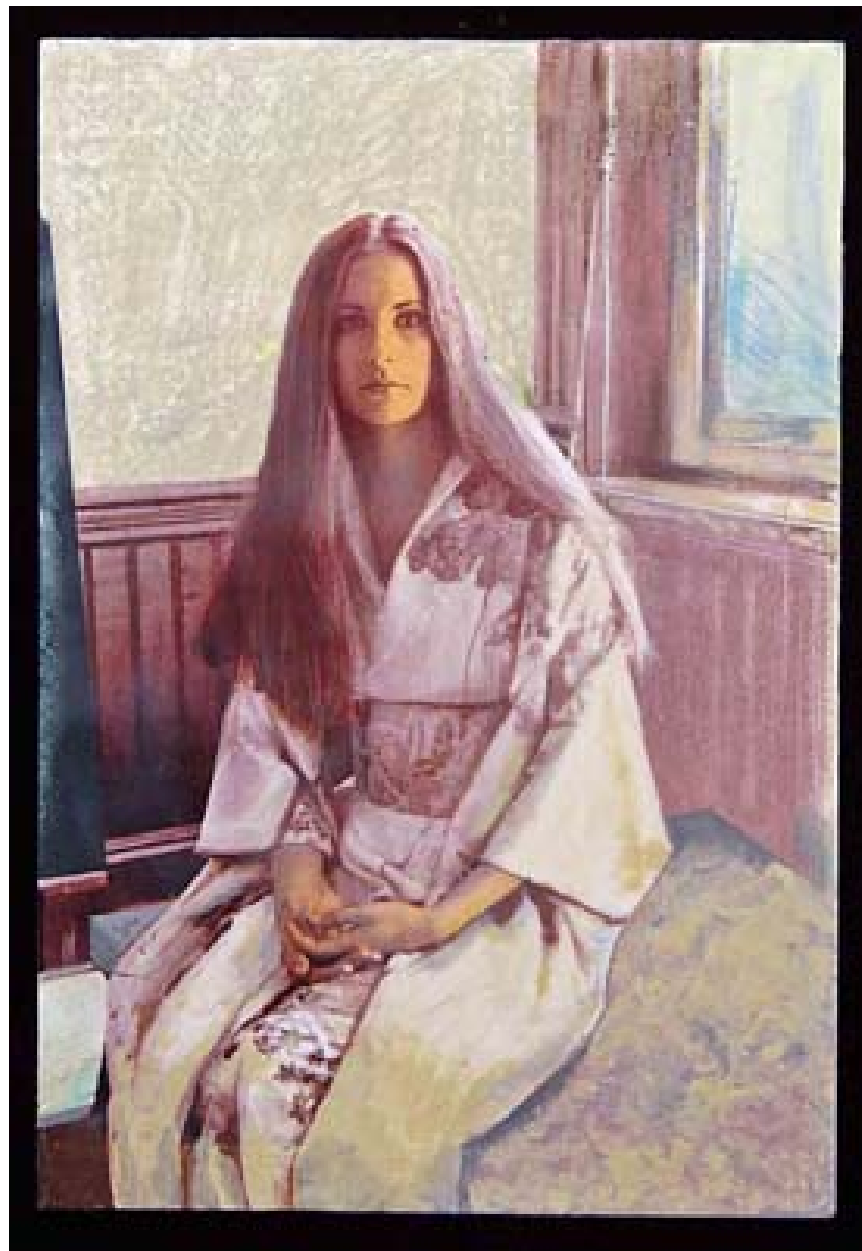

# CAVALIER GALLERIES

NEW YORK | GREENWICH | NANTUCKET | PALM BEACH

Steve Hawley, *Spring Kimono*, 2006  
encaustic, oil, wax on panel, 18 3/4 x 12 3/4 in. (47.6 x  
32.4 cm)  
SH050107