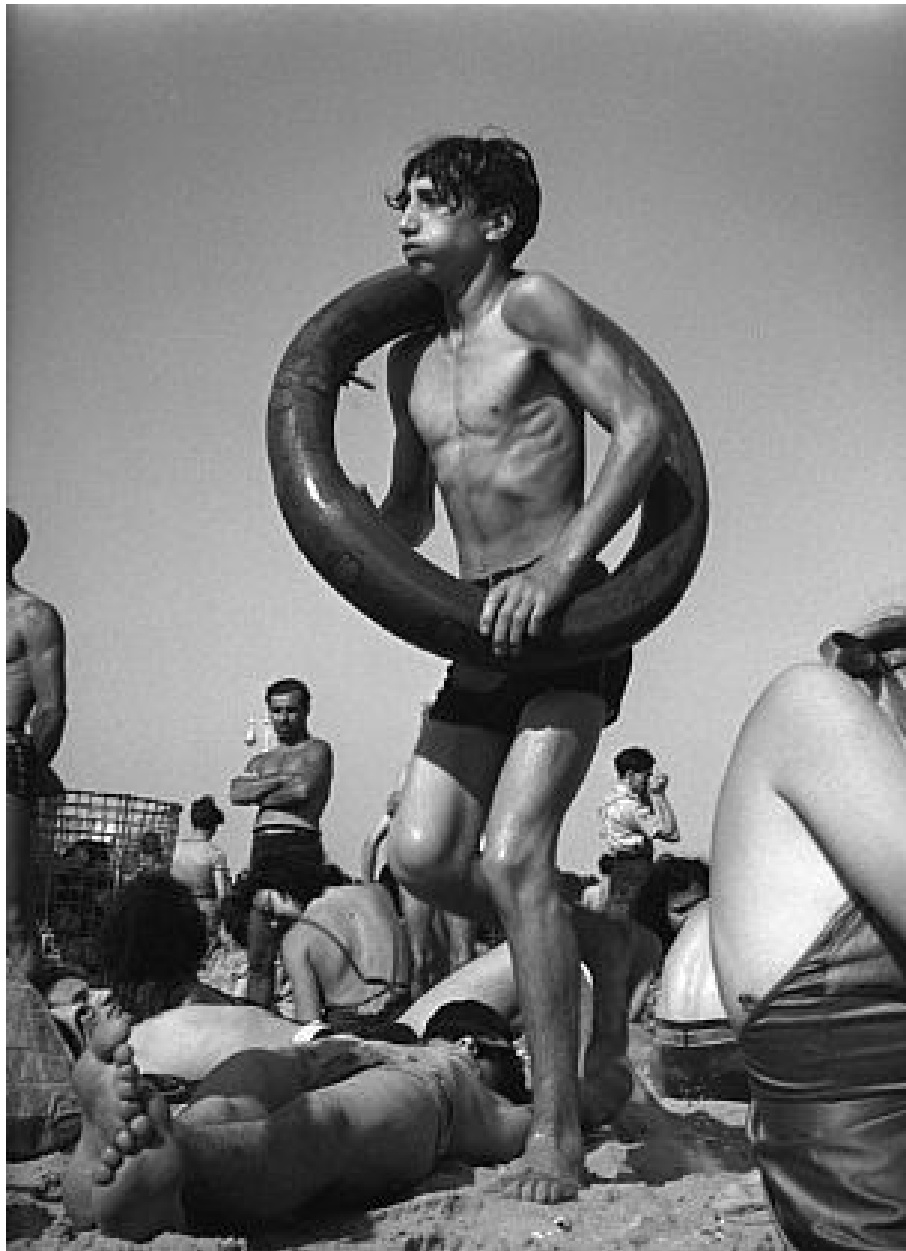

# CAVALIER GALLERIES

NEW YORK | GREENWICH | NANTUCKET | PALM BEACH

Morris Engel, *Inner Tube, Coney Island, NYC*, 1938  
Photography, 14 x 11 in. (35.6 x 27.9 cm)  
ME060507