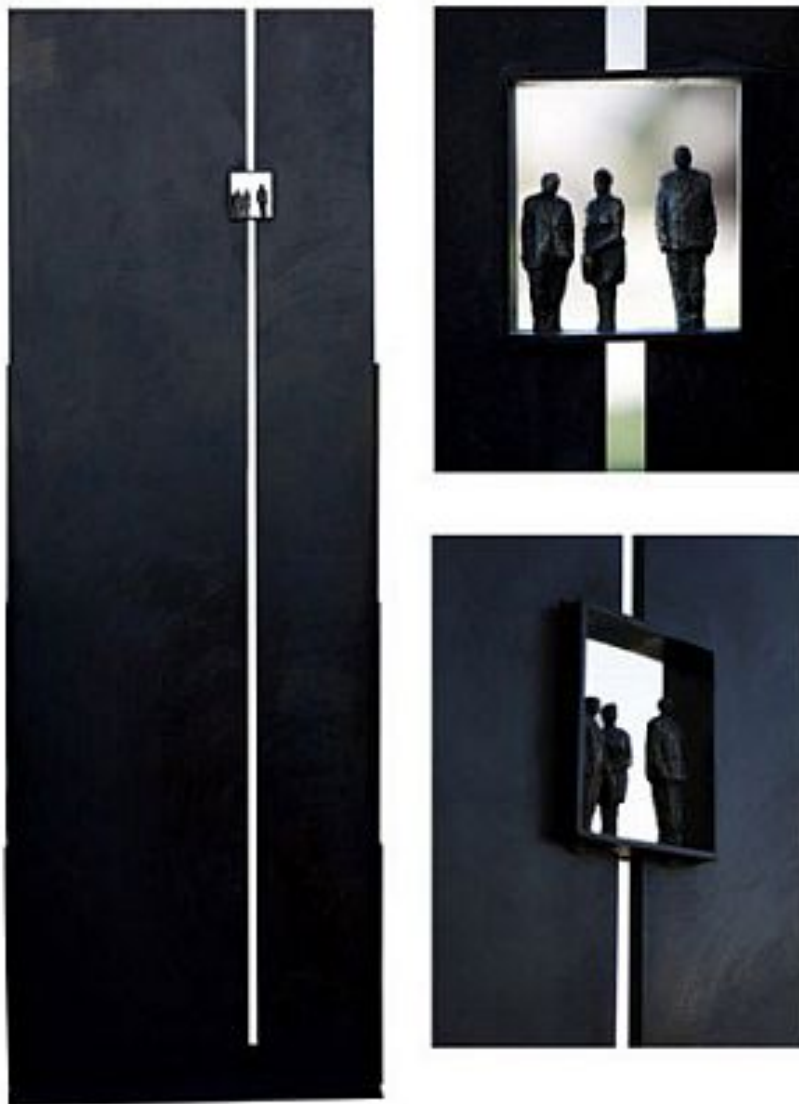

CAVALIER GALLERIES

NEW YORK | GREENWICH | NANTUCKET | PALM BEACH

Jim Rennert, *Going Up*, Edition of 3, 2009
steel and bronze, 72 1/2 x 12 in. (184.2 x 63.5 x 30.5 cm)