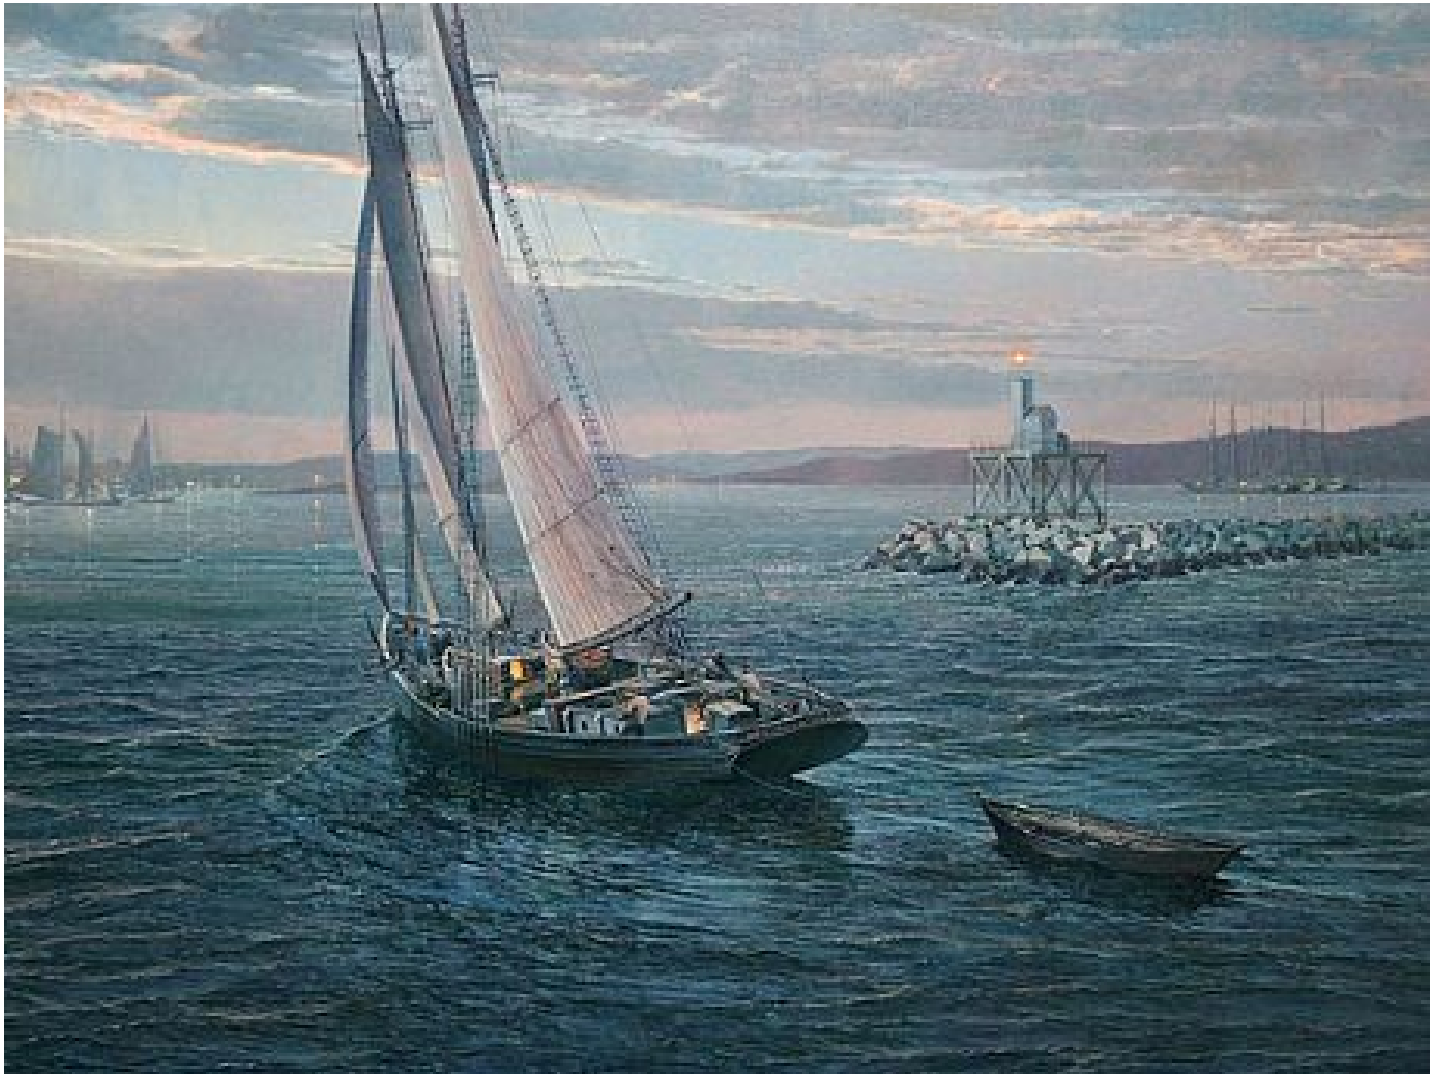

CAVALIER GALLERIES

CAVALIER GALLERY NEW YORK

CAVALIER EBANKS GALLERIES GREENWICH & NANTUCKET

ADELSON CAVALIER GALLERIES PALM BEACH

Maarten Platje, *Coming Home Late (The Arethusa at Dog Bar Breakwater 1910)*

oil on linen, 27 9/16 x 35 7/16 in. (70 x 90 cm)

MP021007