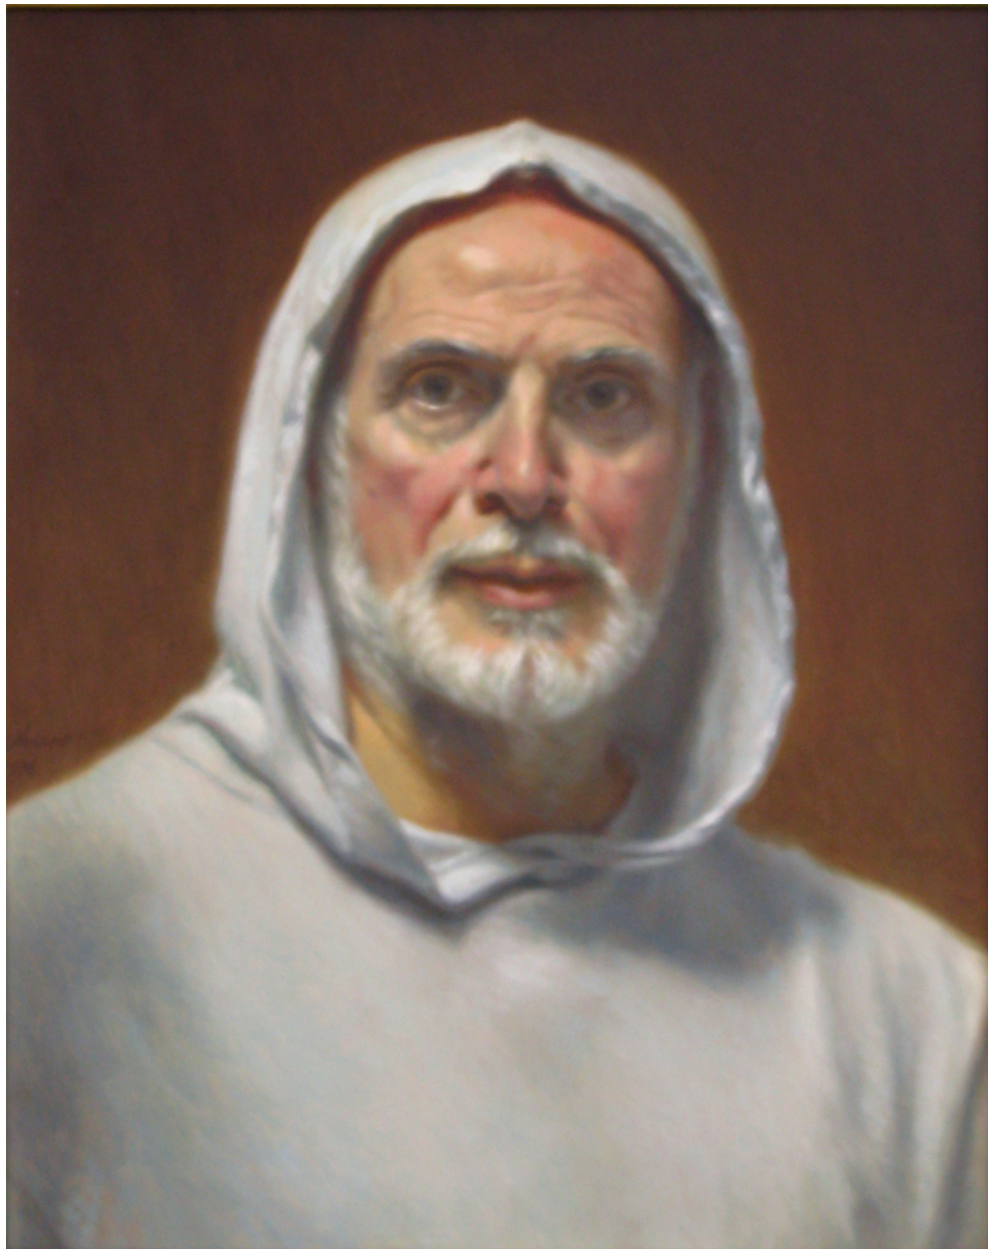

CAVALIER GALLERIES

NEW YORK | GREENWICH | NANTUCKET | PALM BEACH

Michael Aviano, *Wintertime*
oil on canvas, 20 x 16 in. (50.8 x 40.6 cm)
MA601