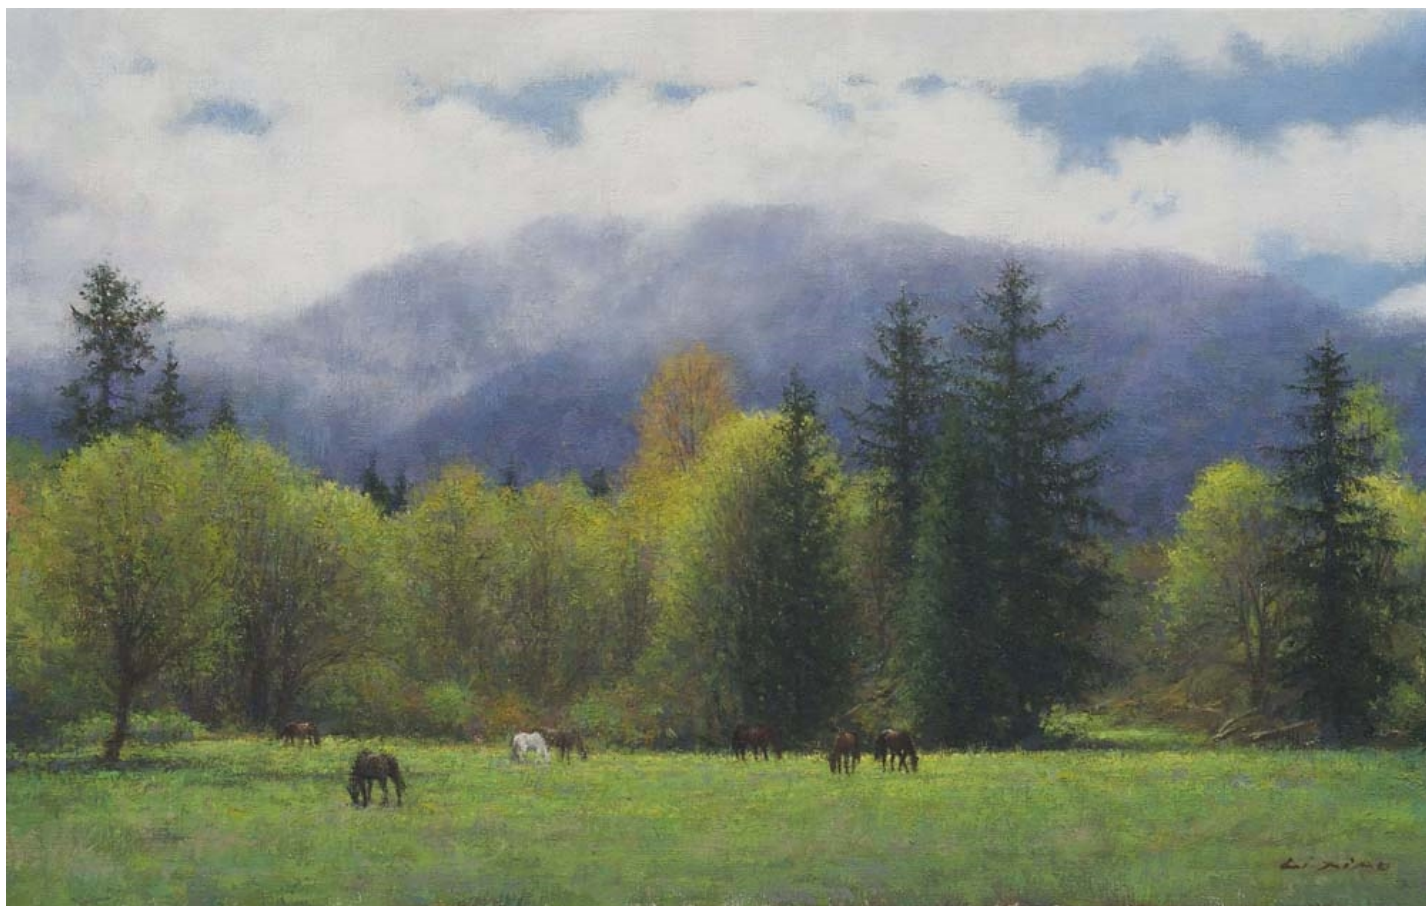

CAVALIER GALLERIES

GREENWICH • NEW YORK • NANTUCKET

(212) 570-4696 • art@cavaliergalleries.com

Li Xiao, *Ashford, Washington*, 2015

oil on canvas, 14 x 22 in. (35.6 x 55.9 cm), LX150602